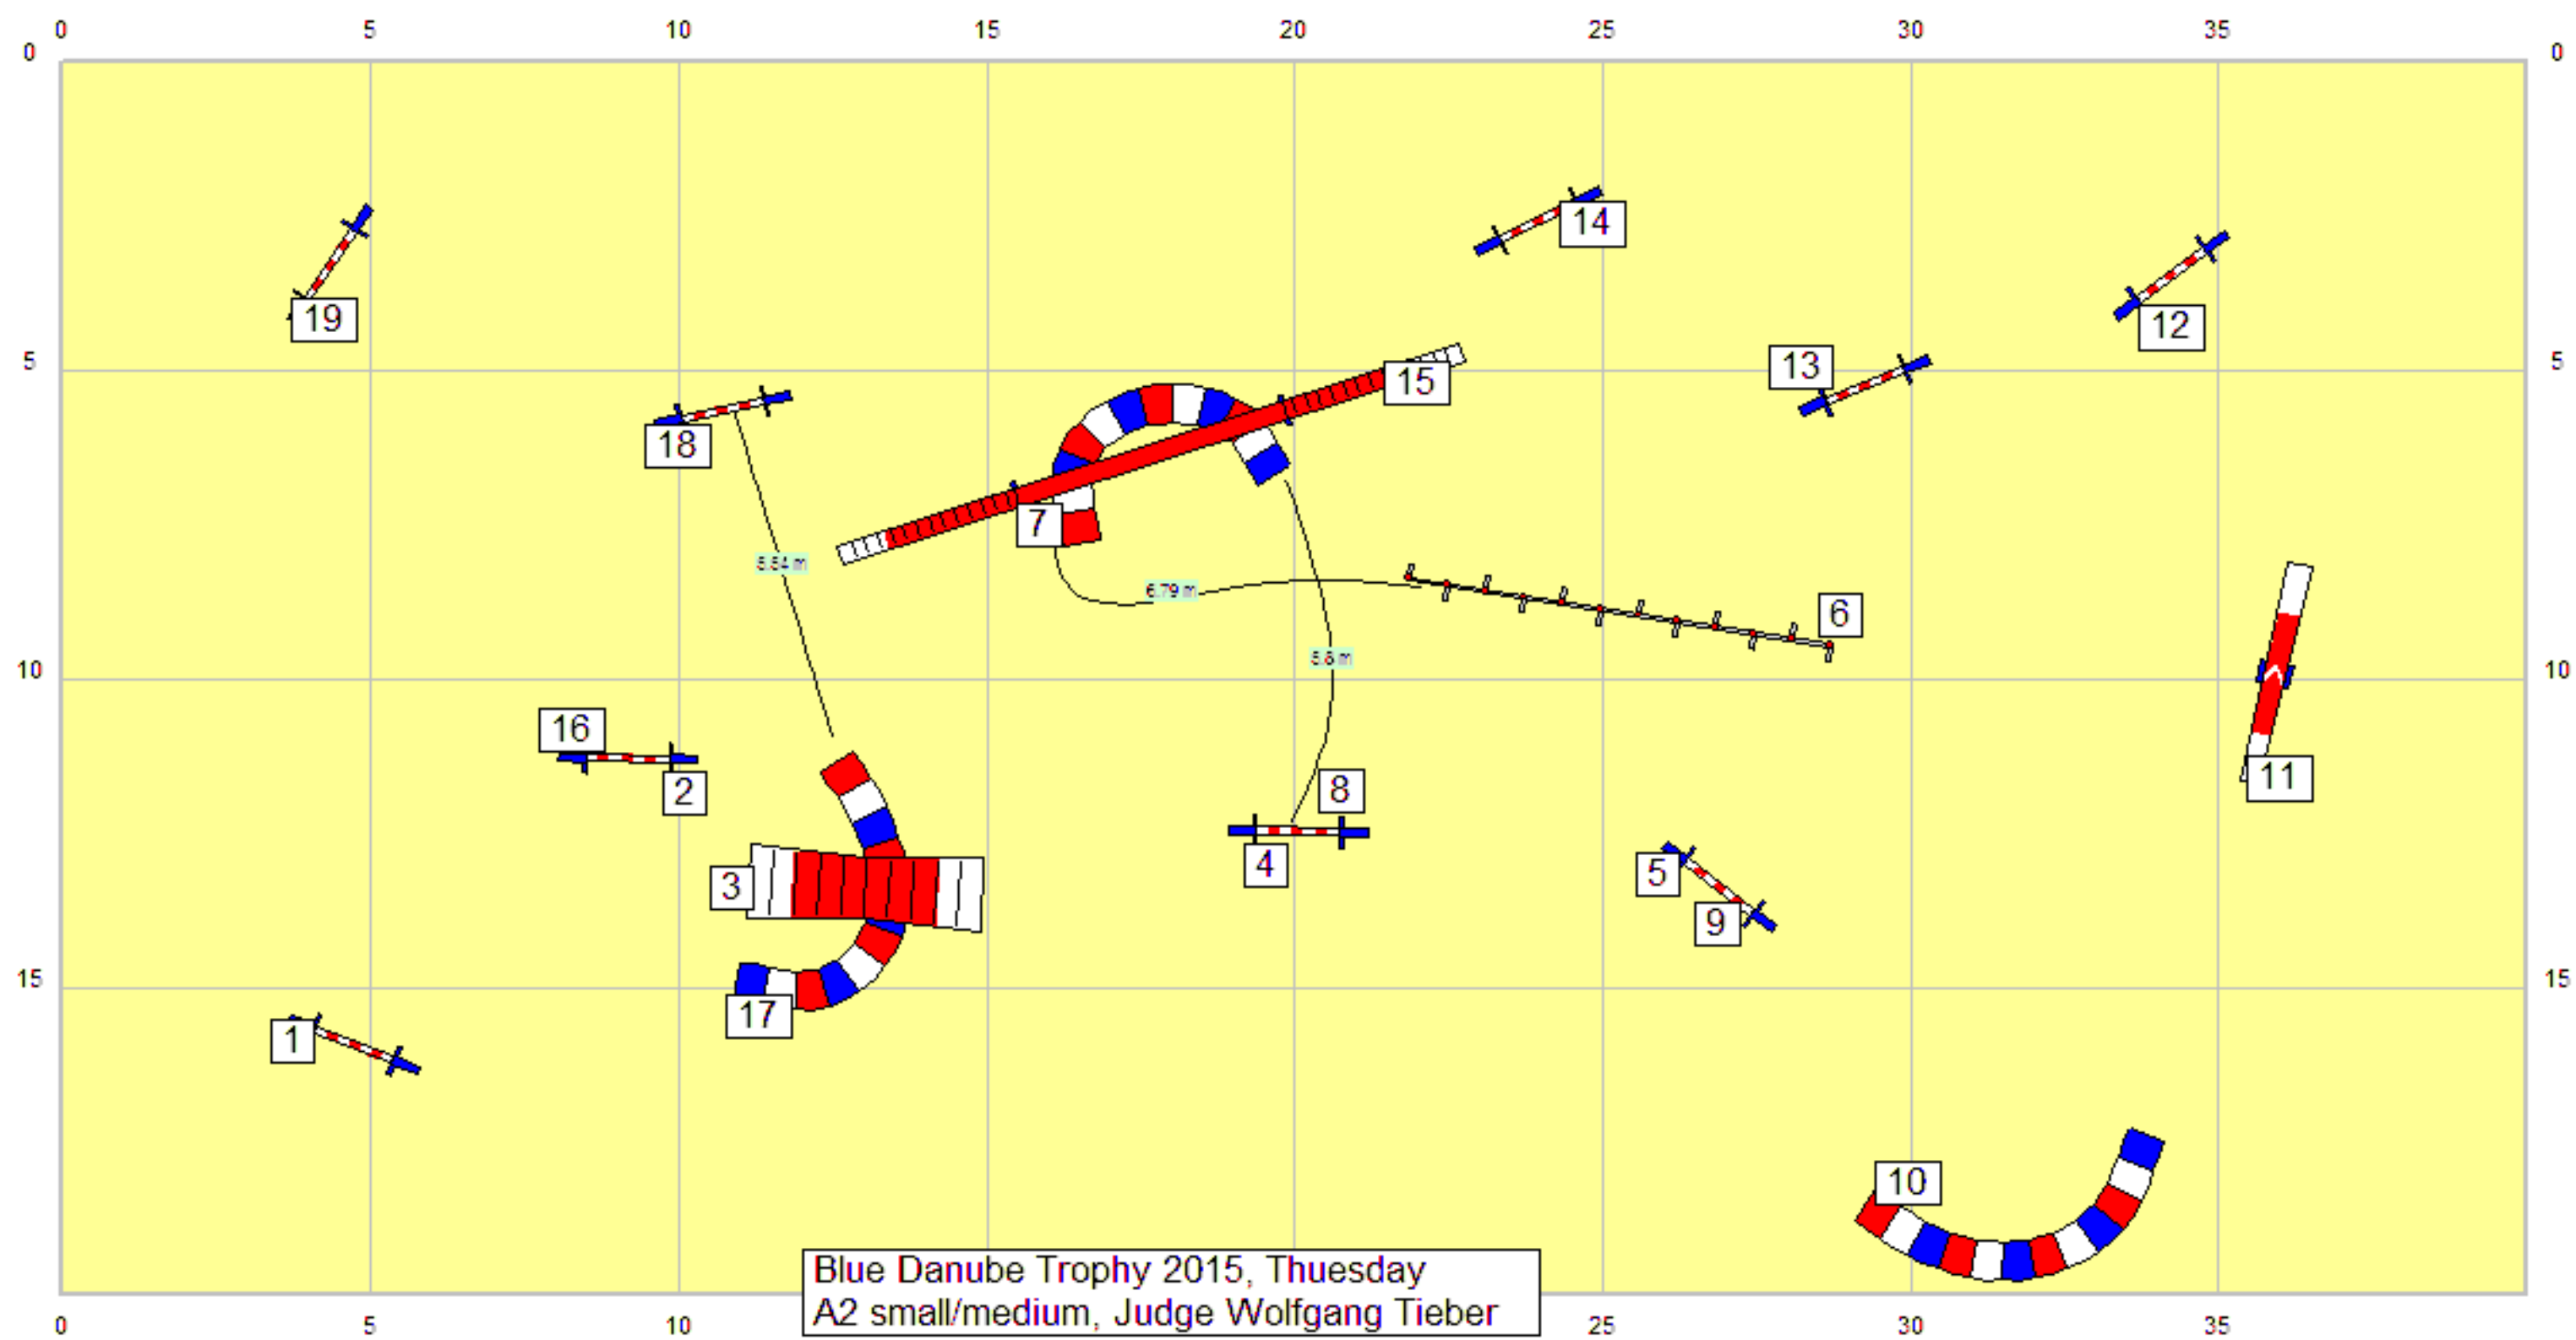

Blue Danube Trophy 2015, Tuesday
 A1 small/medium, Judge Wolfgang Tieber

Blue Danube Trophy 2015, Tuesday
 A2 small/medium, Judge Wolfgang Tieber

Blue Danube Trophy 2015, Tuesday
 A3 small/medium, Judge Wolfgang Tieber

Blue Danube Trophy 2015, Friday
J1, Judge Wolfgang Tieber

Blue Danube Trophy 2015, Friday
J2, Judge Wolfgang Tieber

Blue Danube Trophy 2015, Friday
J3, Judge Wolfgang Tieber