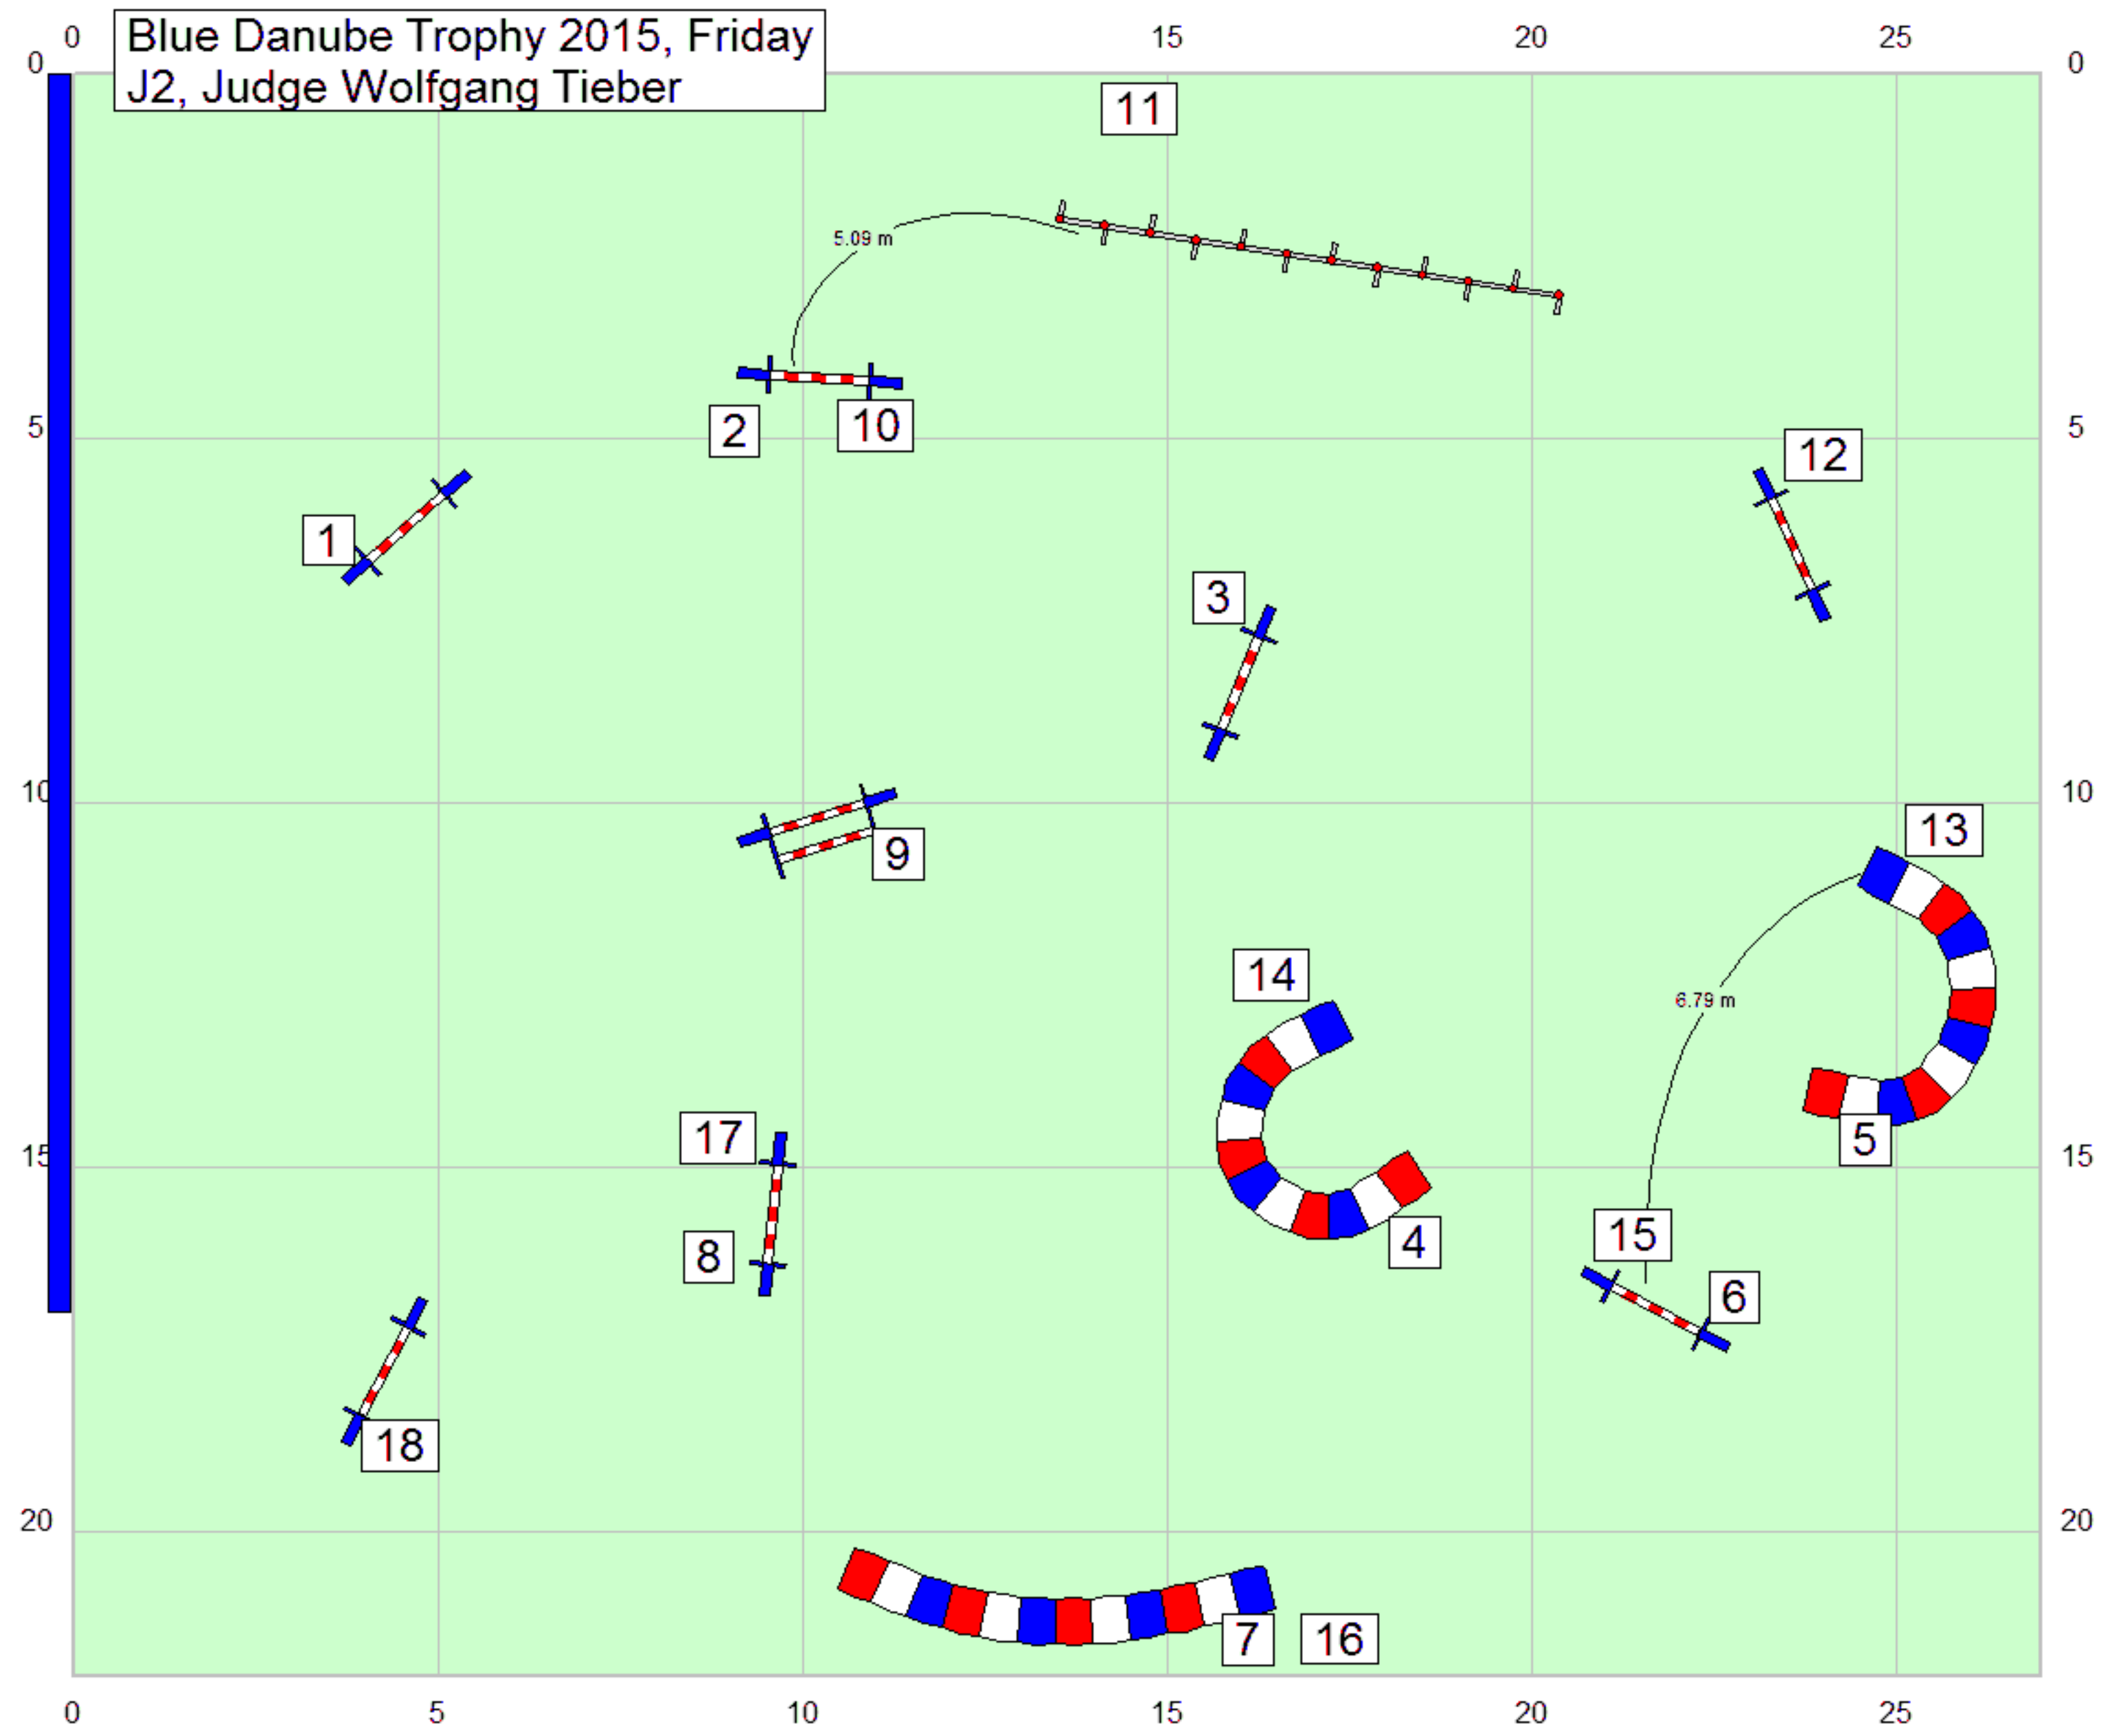

Blue Danube Trophy 2015, Tuesday
 A1 small/medium, Judge Wolfgang Tieber

Blue Danube Trophy 2015, Tuesday
 A2 small/medium, Judge Wolfgang Tieber

Blue Danube Trophy 2015, Tuesday
 A3 small/medium, Judge Wolfgang Tieber

Blue Danube Trophy 2015, Friday
J1, Judge Wolfgang Tieber

Blue Danube Trophy 2015, Friday
J2, Judge Wolfgang Tieber

Blue Danube Trophy 2015, Friday
J3, Judge Wolfgang Tieber