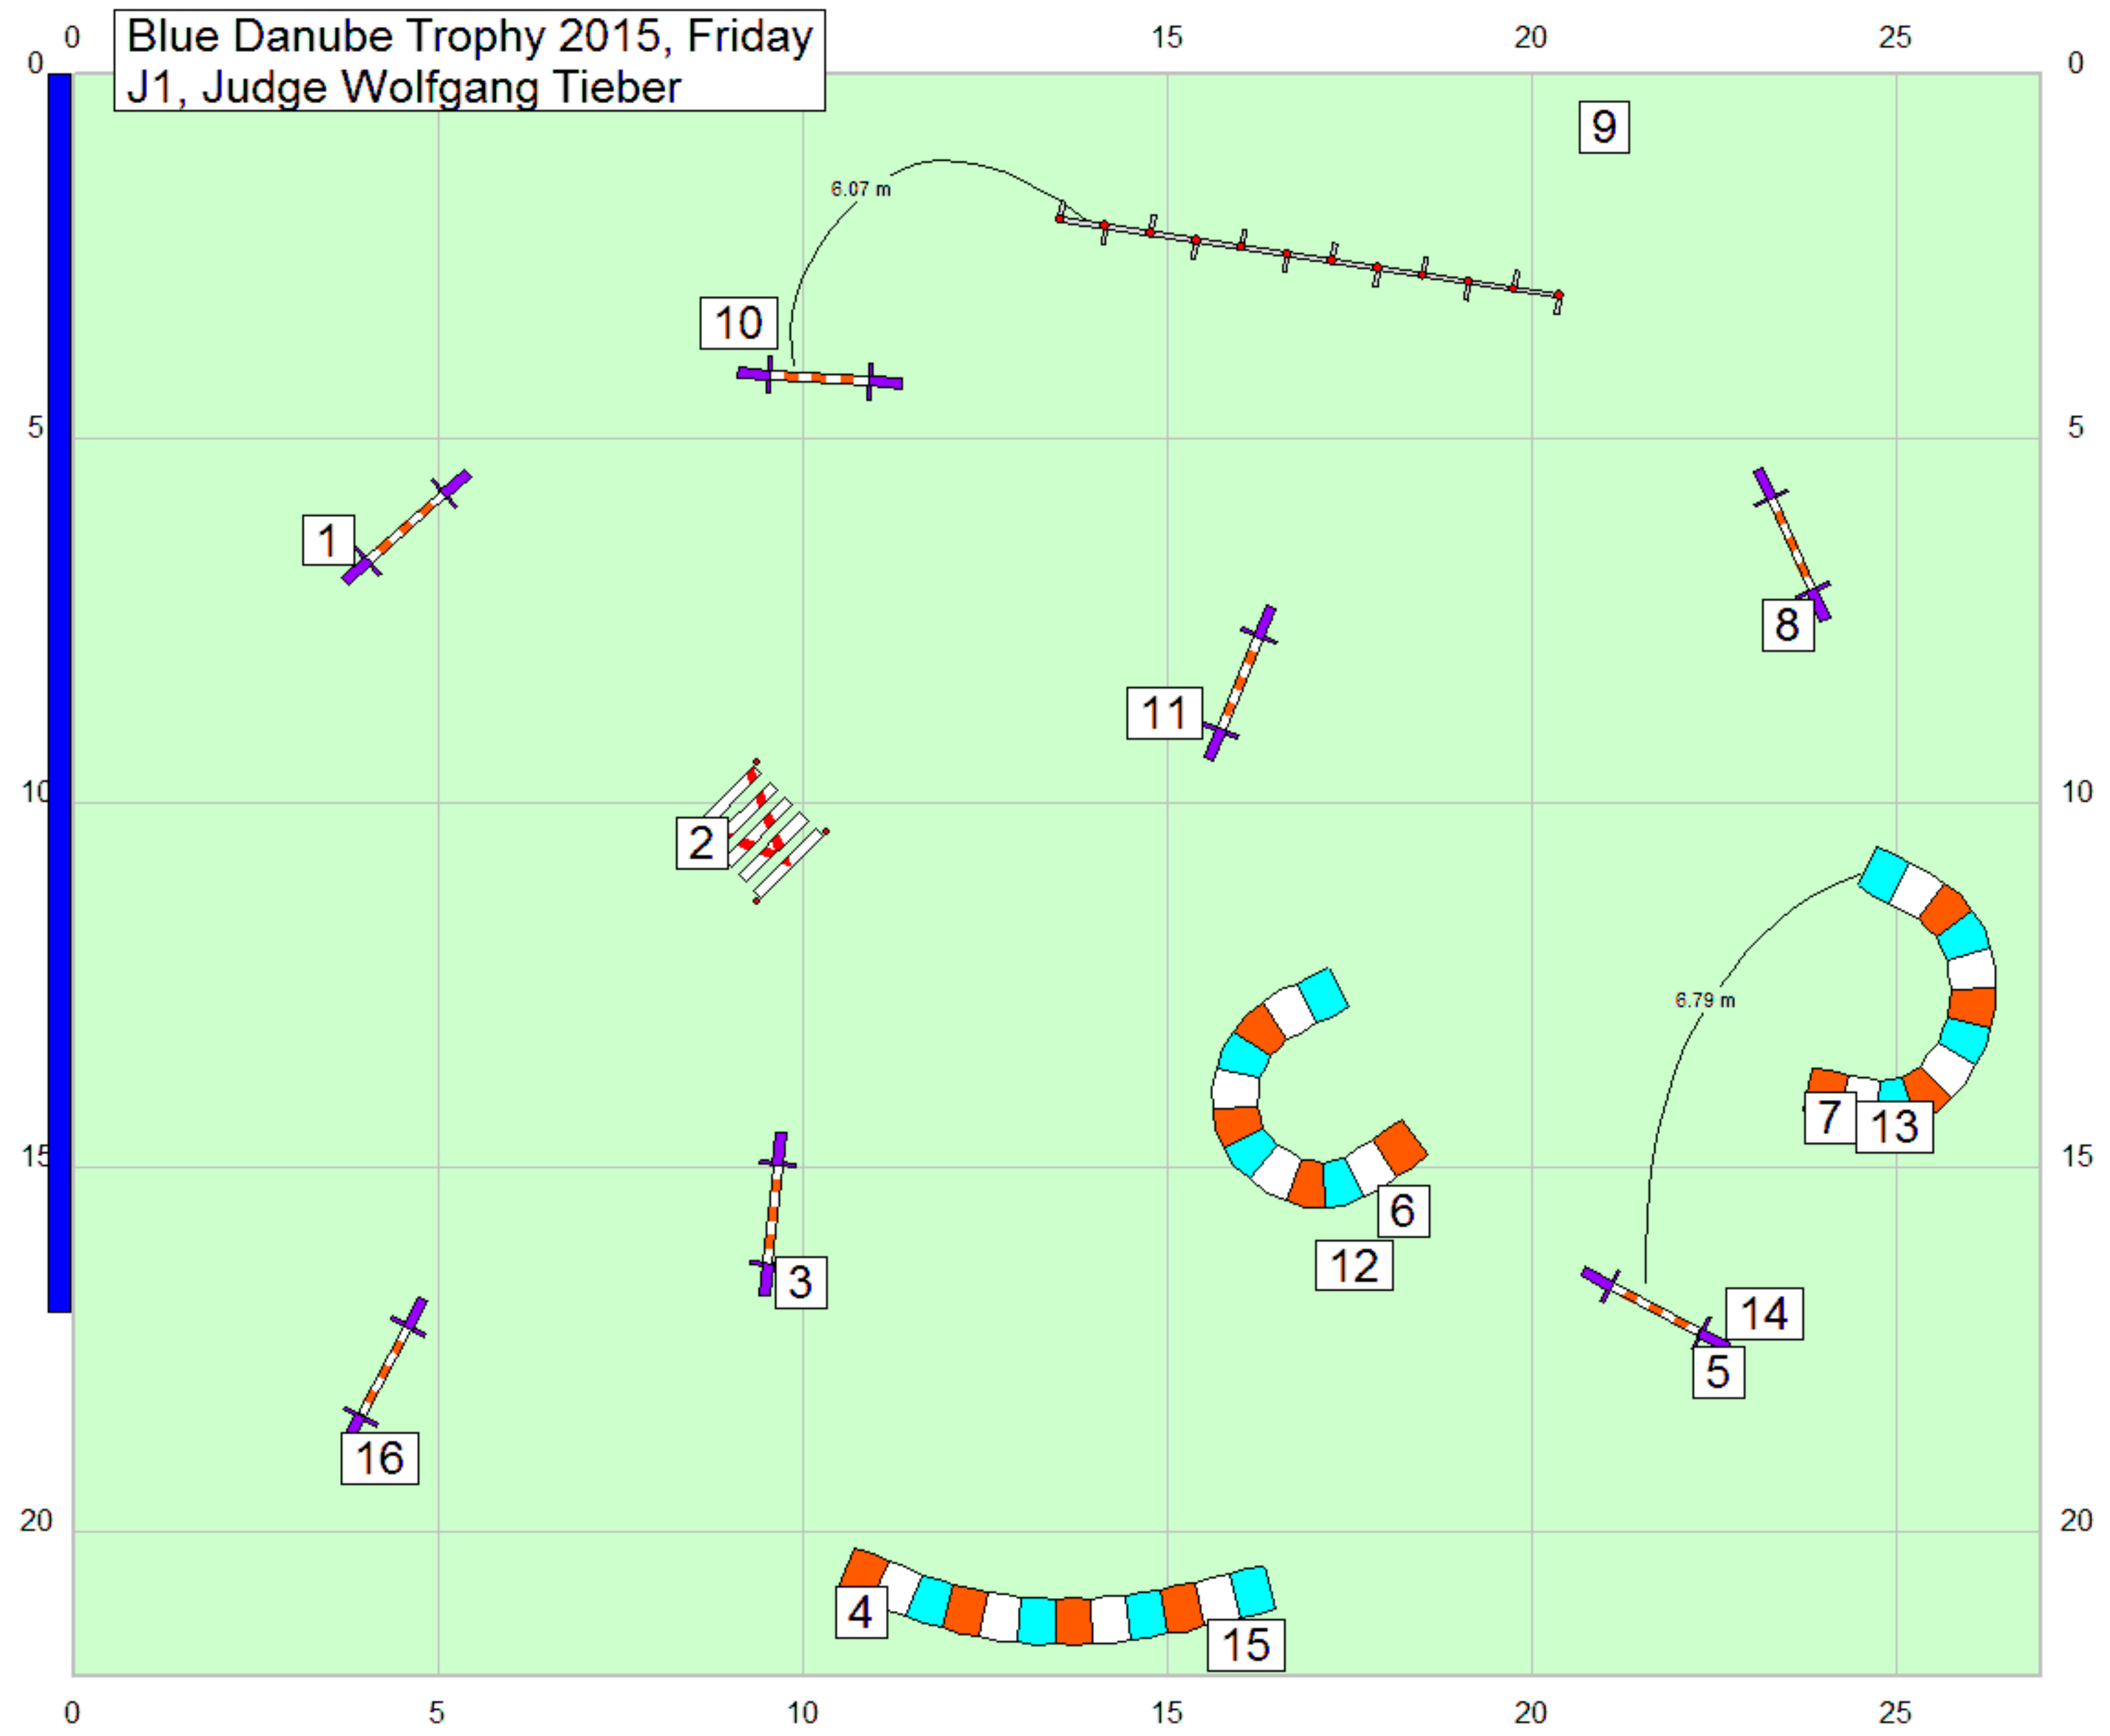

Blue Danube Trophy 2015, Tuesday
 A1 small/medium, Judge Wolfgang Tieber

Blue Danube Trophy 2015, Tuesday
 A2 small/medium, Judge Wolfgang Tieber

Blue Danube Trophy 2015, Tuesday
 A3 small/medium, Judge Wolfgang Tieber

Blue Danube Trophy 2015, Friday
J1, Judge Wolfgang Tieber

Blue Danube Trophy 2015, Friday
J2, Judge Wolfgang Tieber

Blue Danube Trophy 2015, Friday
J3, Judge Wolfgang Tieber