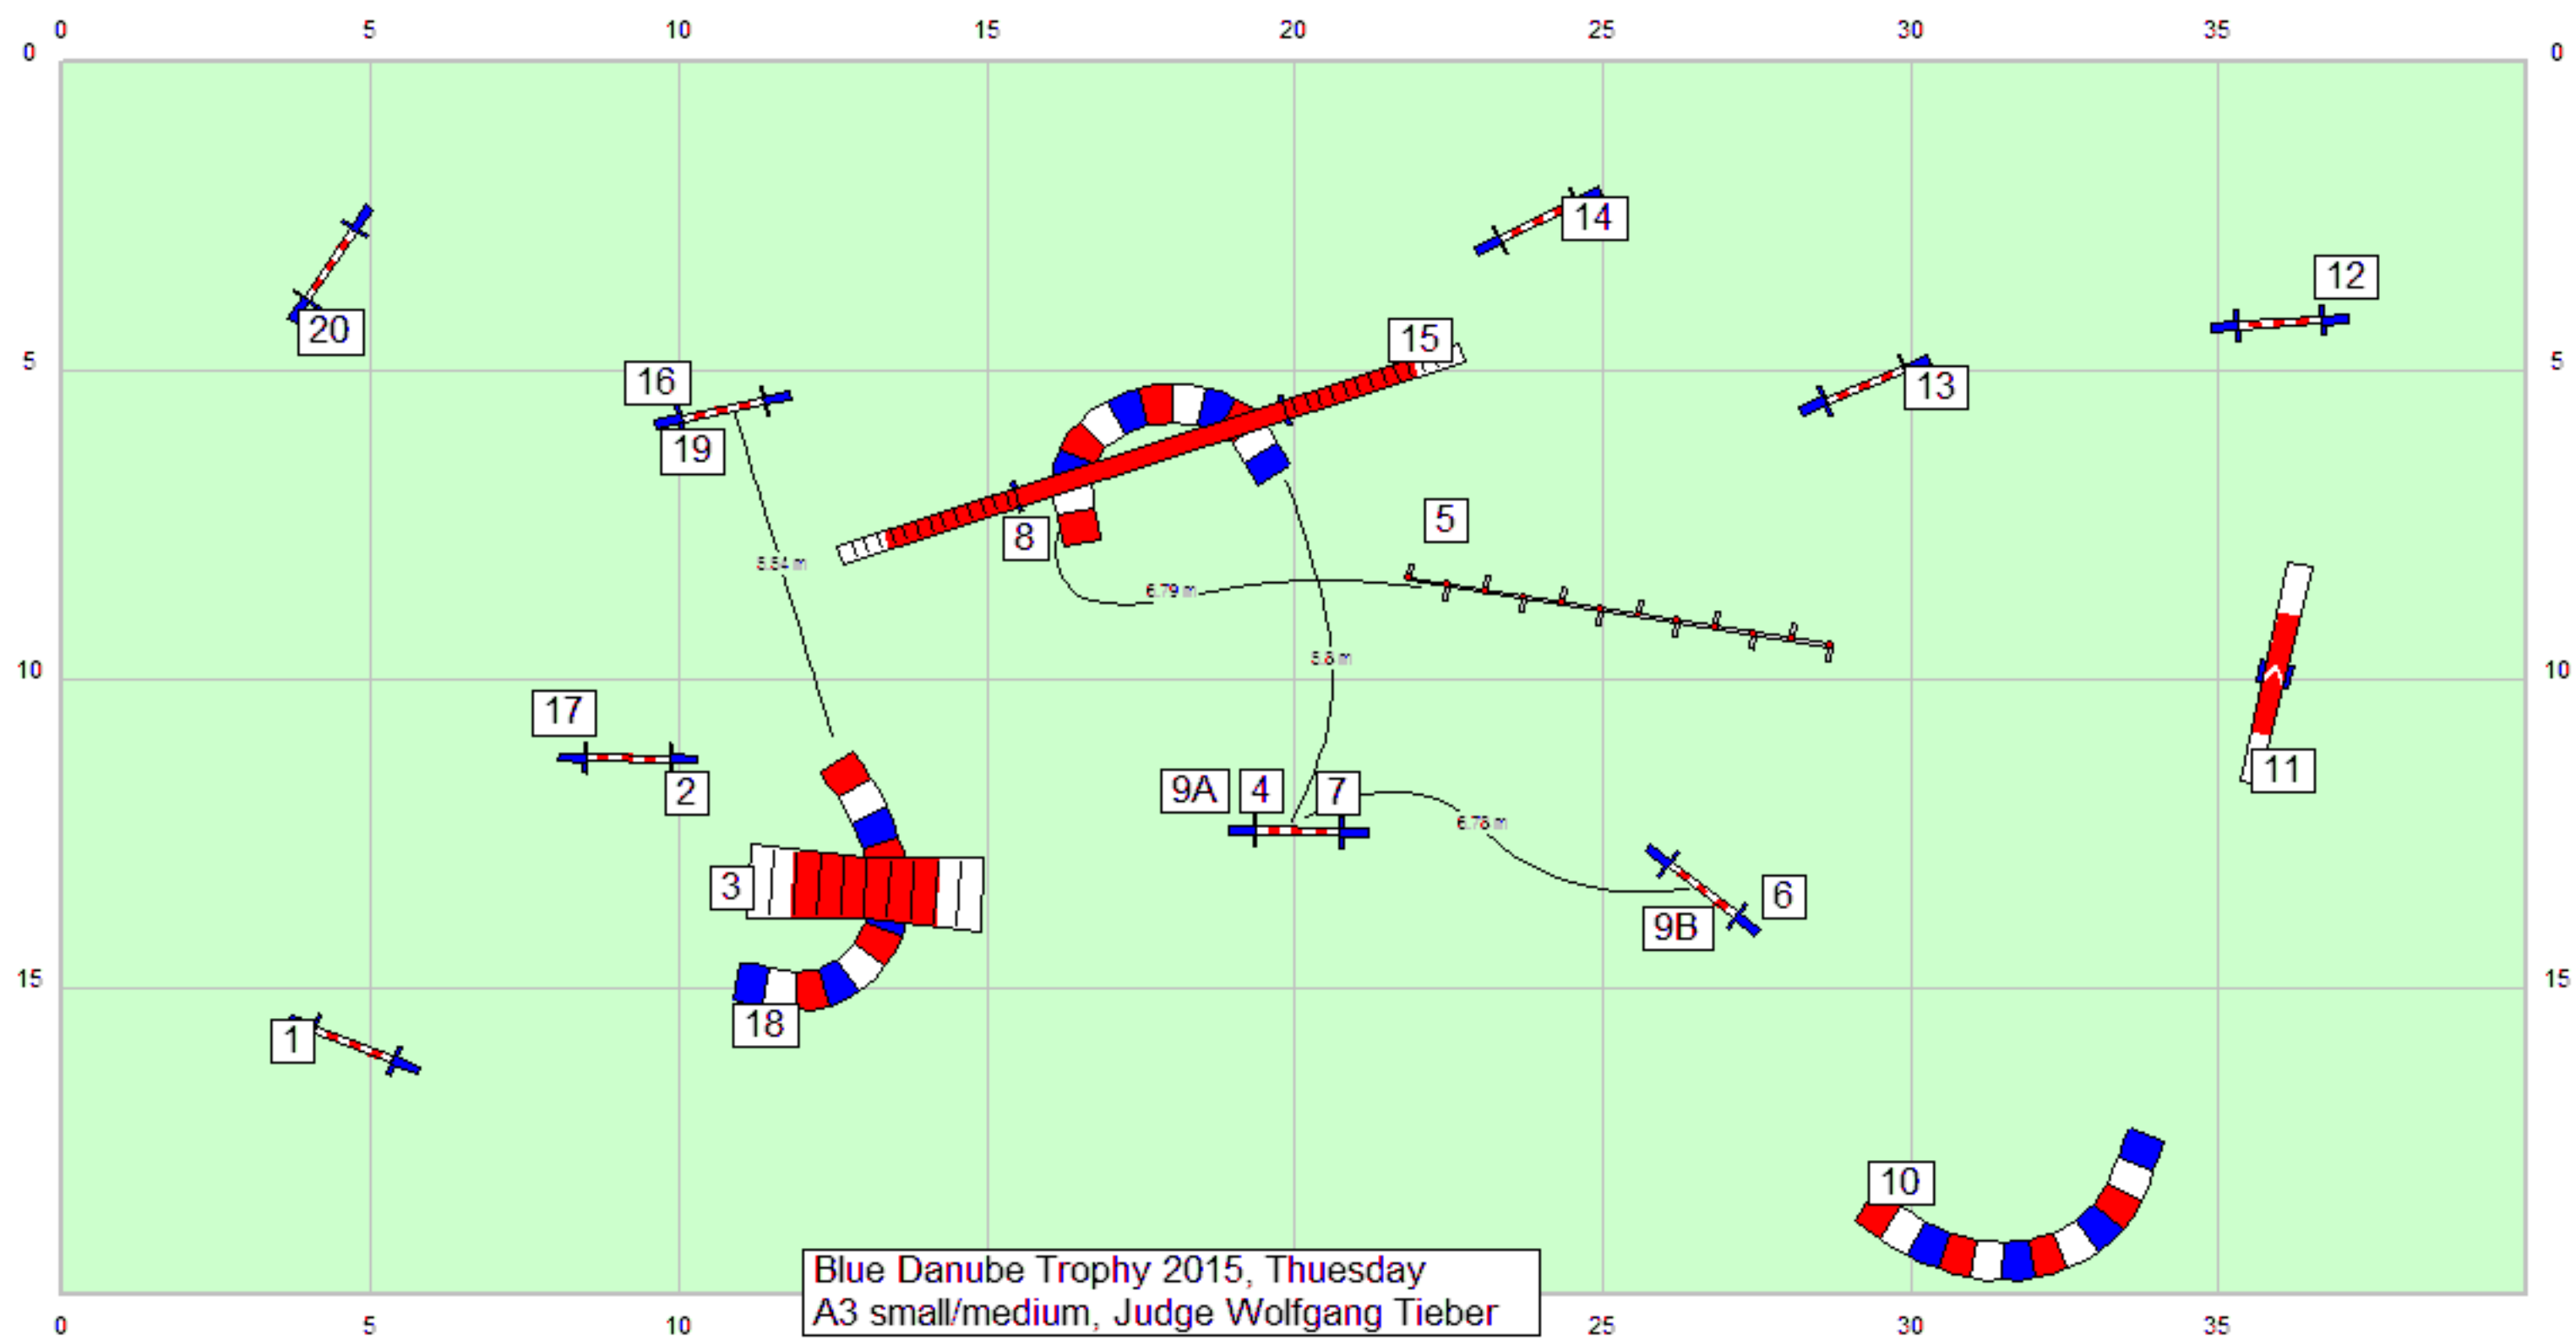

Blue Danube Trophy 2015, Tuesday
 A1 small/medium, Judge Wolfgang Tieber

Blue Danube Trophy 2015, Tuesday
 A2 small/medium, Judge Wolfgang Tieber

Blue Danube Trophy 2015, Tuesday
 A3 small/medium, Judge Wolfgang Tieber

Blue Danube Trophy 2015, Friday
J1, Judge Wolfgang Tieber

Blue Danube Trophy 2015, Friday
J2, Judge Wolfgang Tieber

Blue Danube Trophy 2015, Friday
J3, Judge Wolfgang Tieber