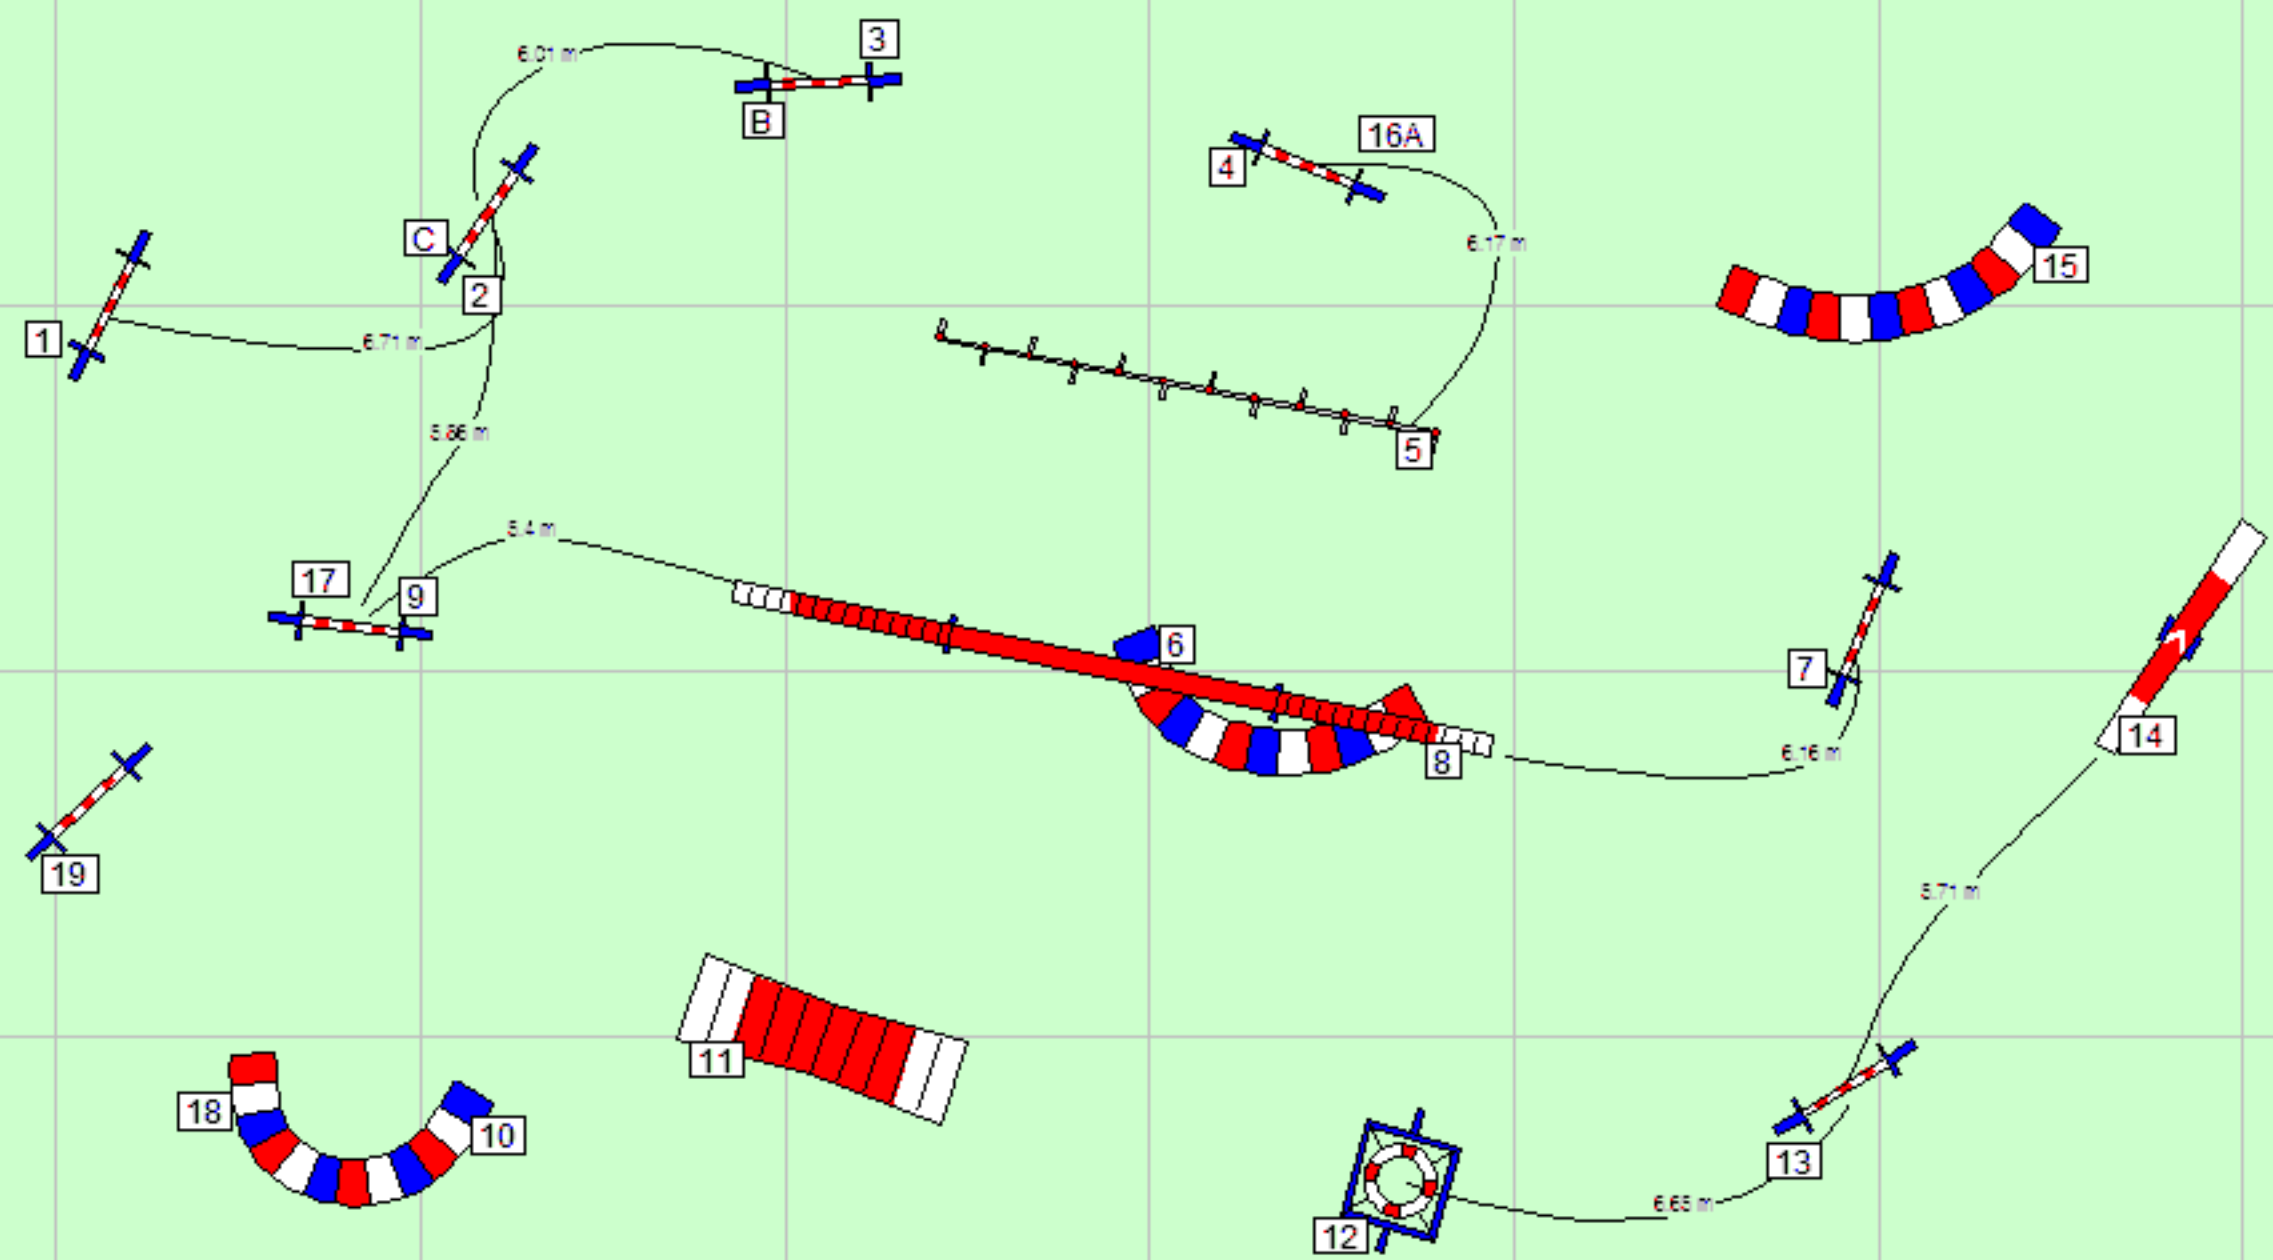

LM SBG/OÖ, Henndorf in Salzburg, 23.7.2017
 A1. Judge: Wolfgang Tieber (A)

LM SBG/OÖ, Henndorf in Salzburg, 23.7.2017
 A2, Judge: Wolfgang Tieber (A)

LM SBG/OÖ, Henndorf in Salzburg, 23.7.2017
A3, Judge: Wolfgang Tieber (A)

LM SBG/OÖ, Henndorf in Salzburg
J1, Judge: Wolfgang Tieber (A)

LM SBG/OÖ, Henndorf in Salzburg, 23.7.2017
J2, Judge: Wolfgang Tieber (A)

LM SBG/OÖ, Henndorf in Salzburg, 23.7.2017
J3, Judge: Wolfgang Tieber (A)