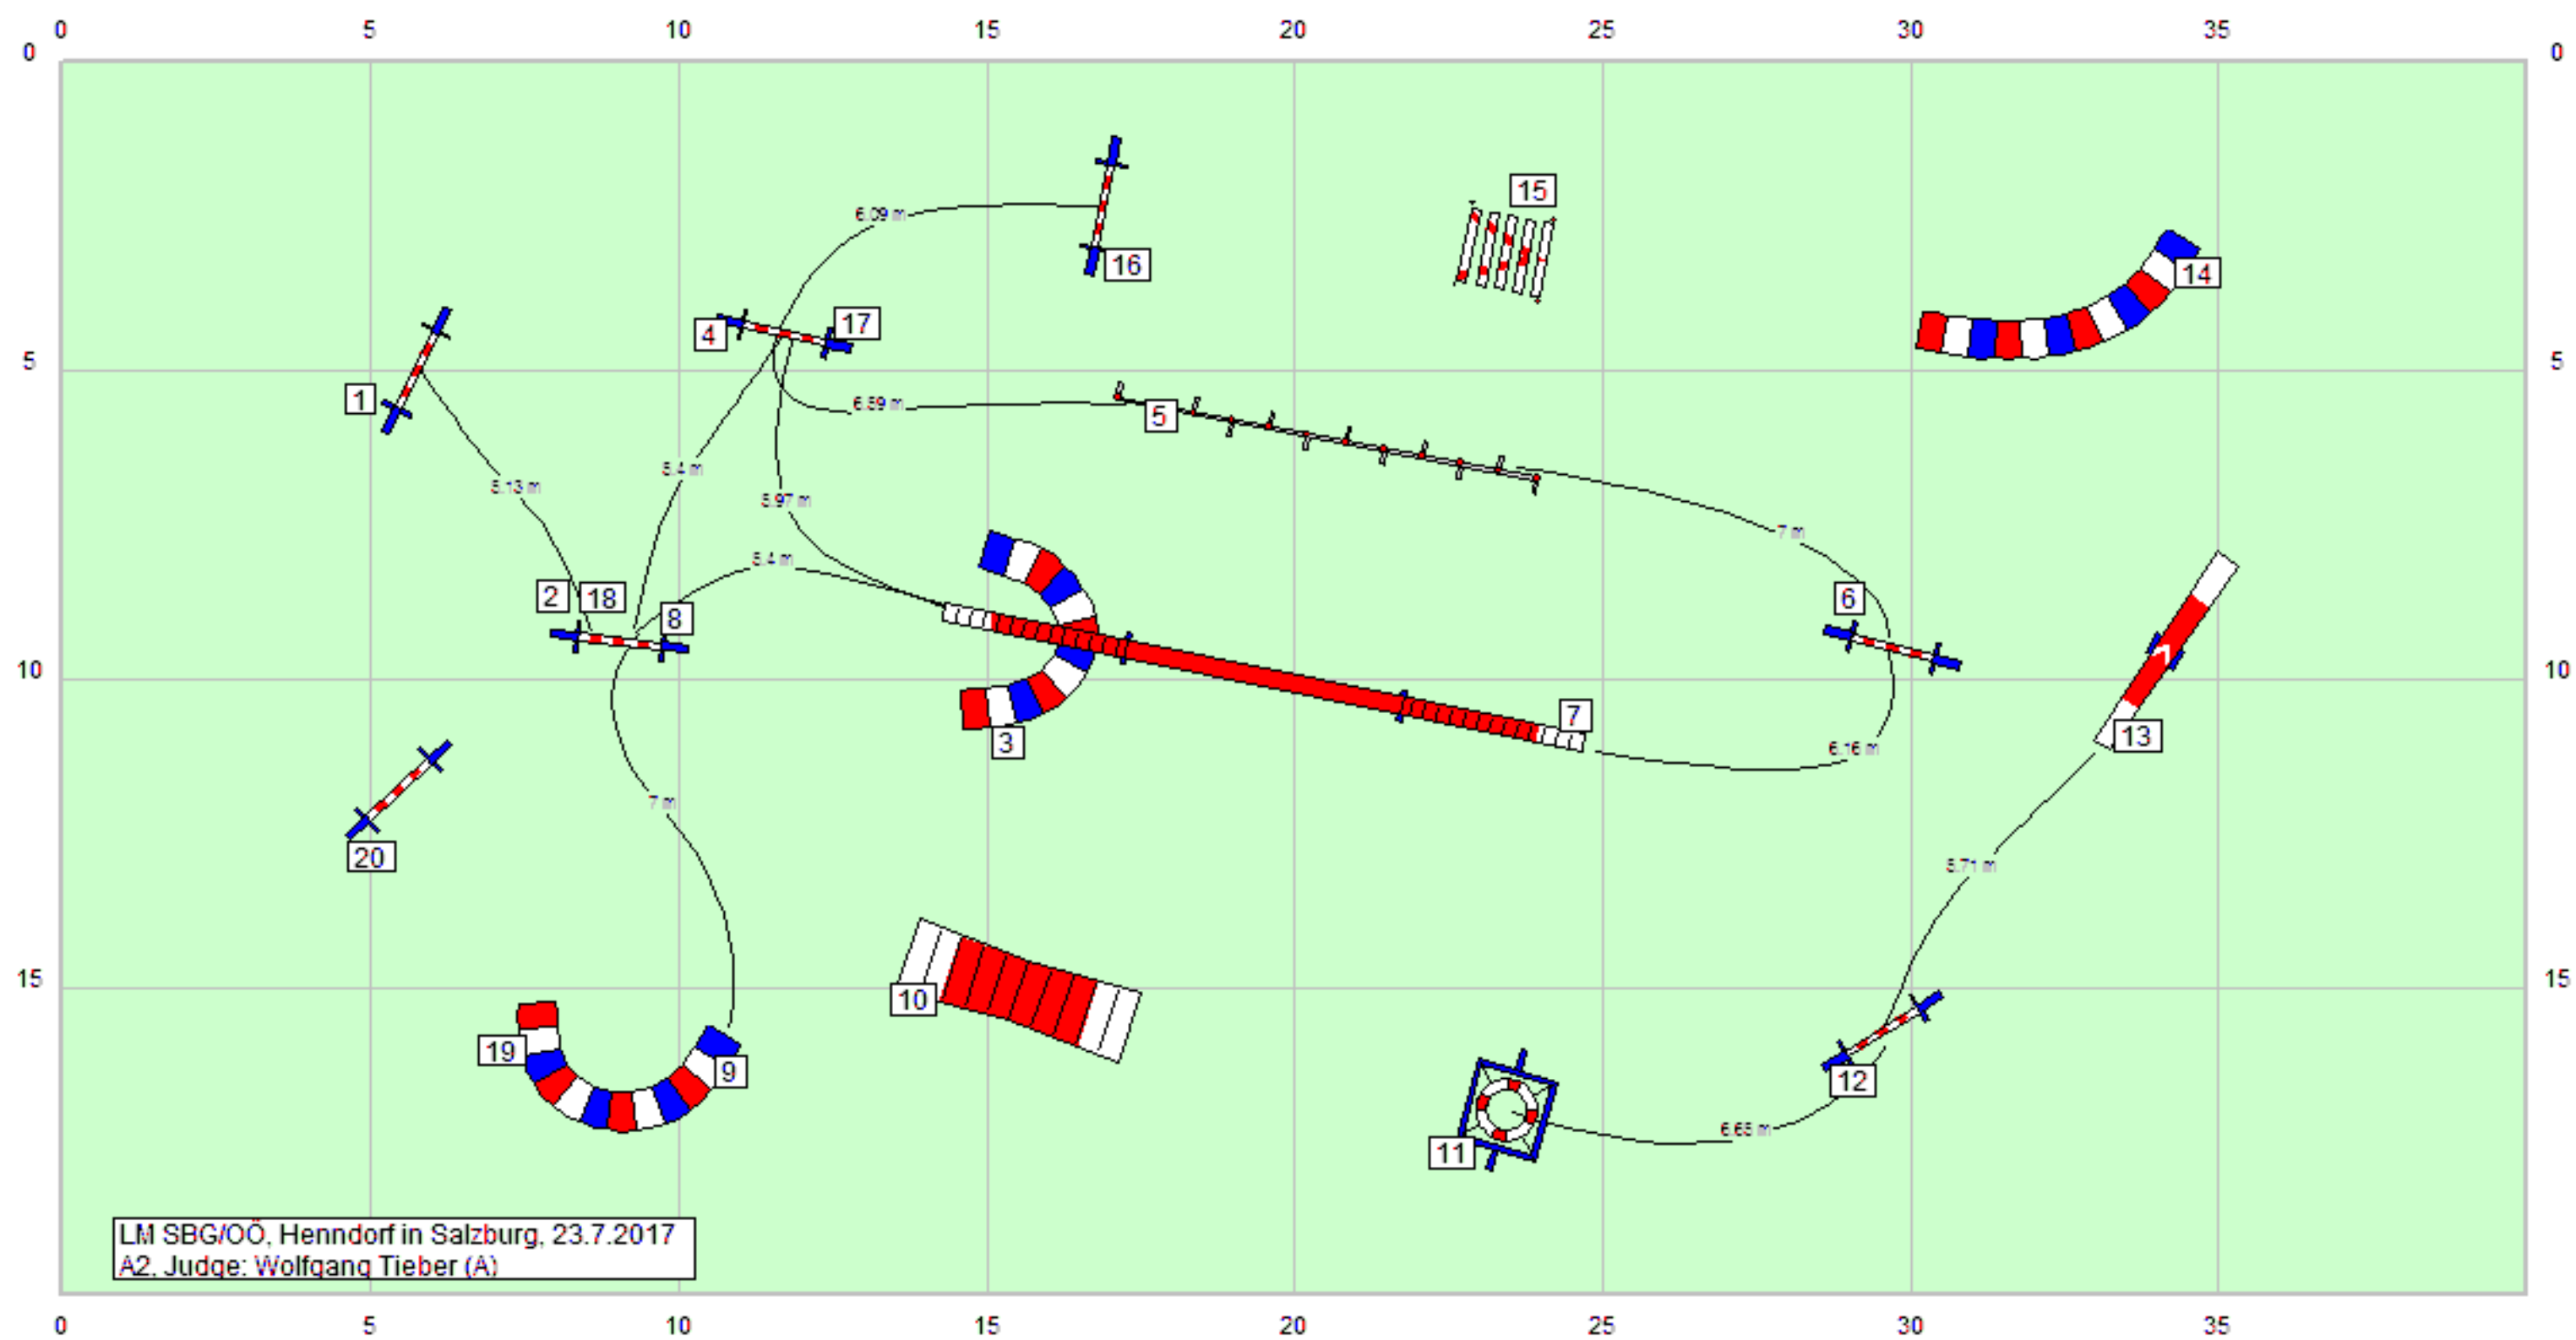

LM SBG/OÖ, Henndorf in Salzburg, 23.7.2017
 A1. Judge: Wolfgang Tieber (A)

LM SBG/OÖ, Henndorf in Salzburg, 23.7.2017
 A2, Judge: Wolfgang Tieber (A)

LM SBG/OÖ, Henndorf in Salzburg, 23.7.2017
A3, Judge: Wolfgang Tieber (A)

LM SBG/OÖ, Henndorf in Salzburg
J1, Judge: Wolfgang Tieber (A)

LM SBG/OÖ, Henndorf in Salzburg, 23.7.2017
J2, Judge: Wolfgang Tieber (A)

LM SBG/OÖ, Henndorf in Salzburg, 23.7.2017
J3, Judge: Wolfgang Tieber (A)