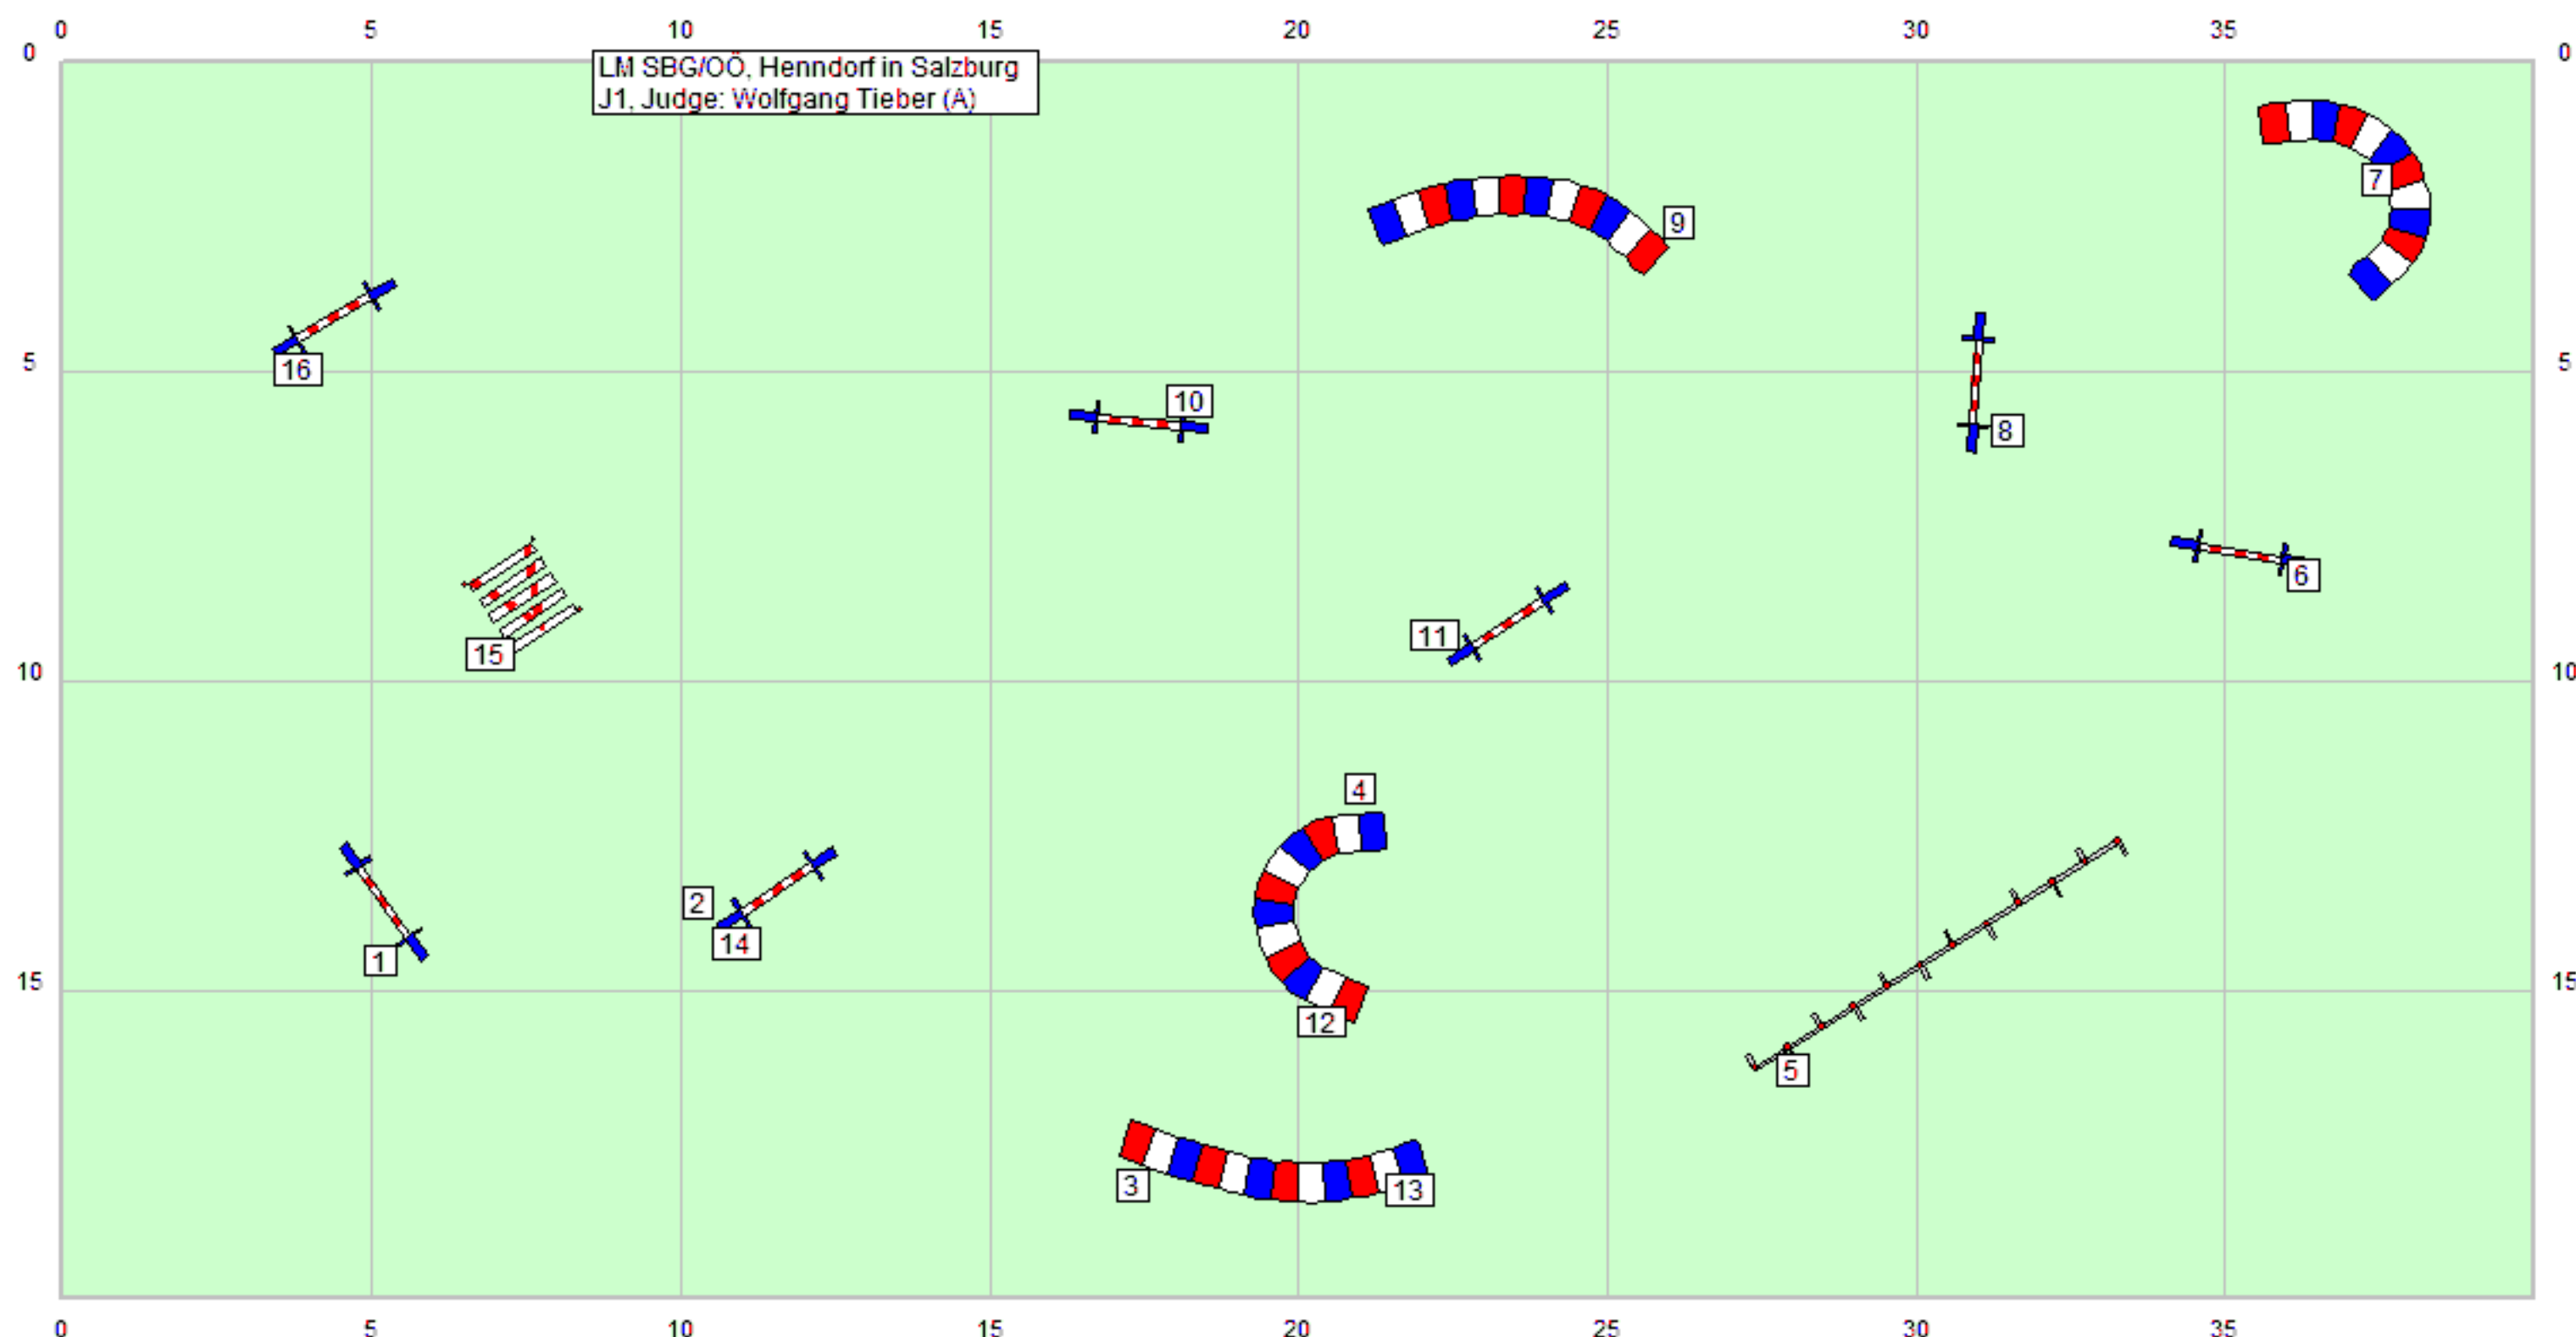

LM SBG/OÖ, Henndorf in Salzburg, 23.7.2017
 A1. Judge: Wolfgang Tieber (A)

LM SBG/OÖ, Henndorf in Salzburg, 23.7.2017
 A2, Judge: Wolfgang Tieber (A)

LM SBG/OÖ, Henndorf in Salzburg, 23.7.2017
A3, Judge: Wolfgang Tieber (A)

LM SBG/OÖ, Henndorf in Salzburg
J1, Judge: Wolfgang Tieber (A)

LM SBG/OÖ, Henndorf in Salzburg, 23.7.2017
J2, Judge: Wolfgang Tieber (A)

LM SBG/OÖ, Henndorf in Salzburg, 23.7.2017
J3, Judge: Wolfgang Tieber (A)