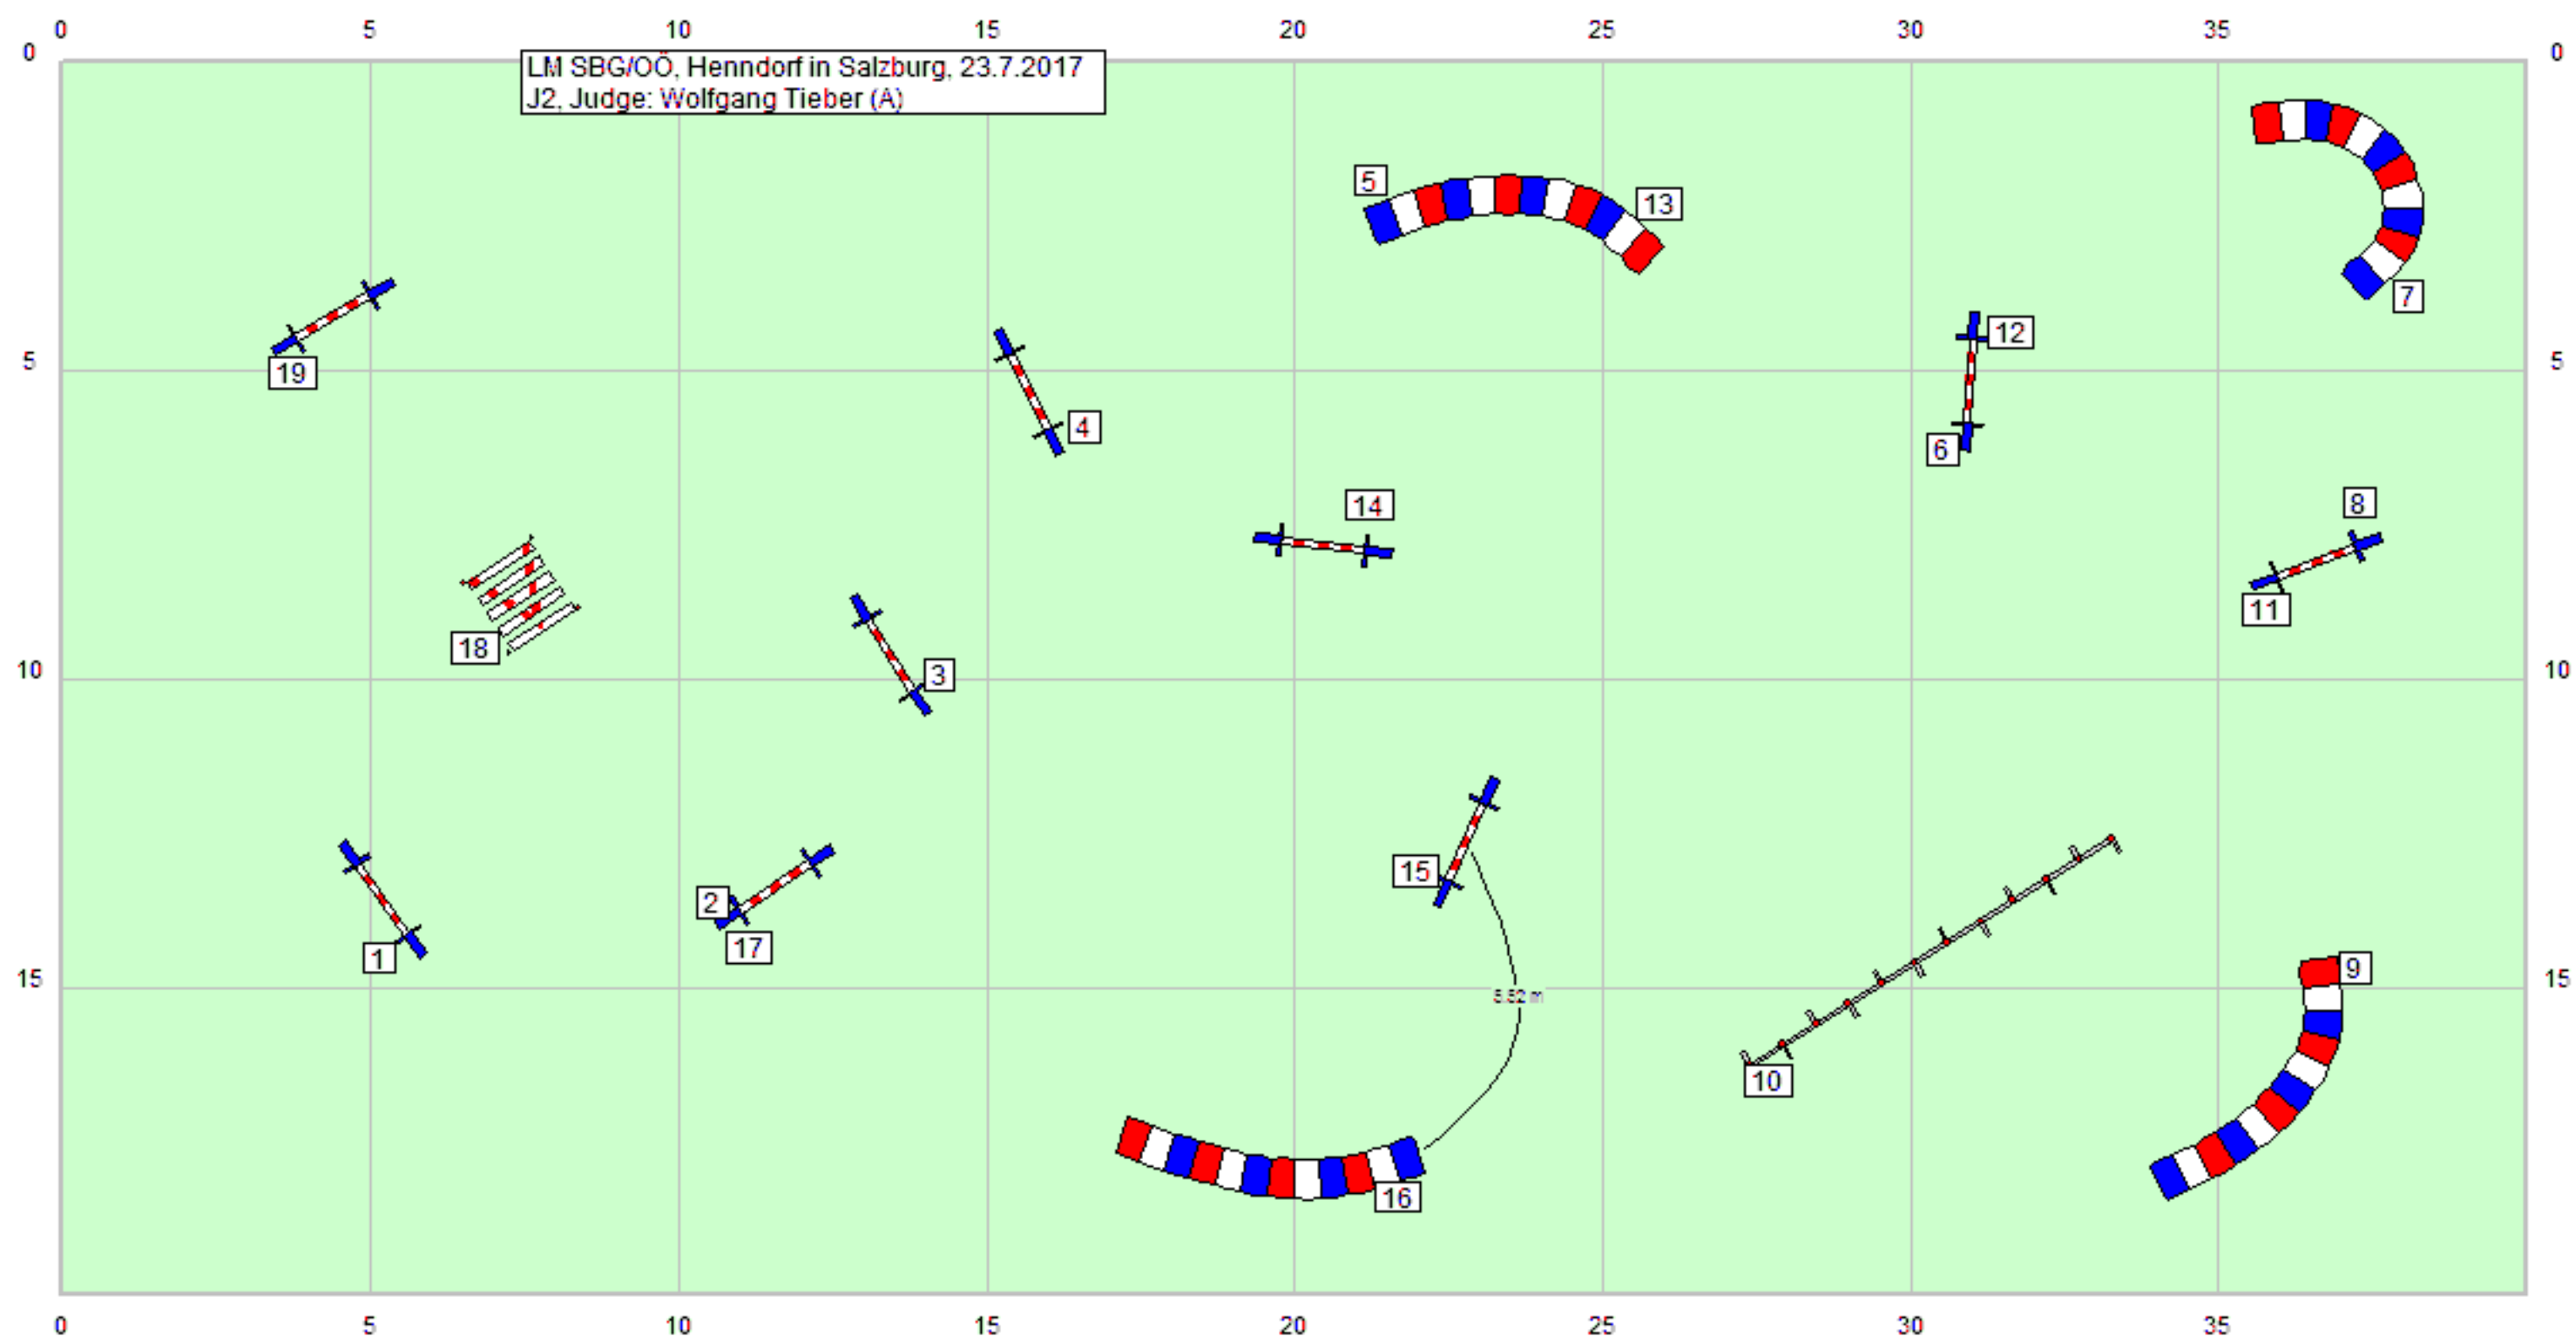

LM SBG/OÖ, Henndorf in Salzburg, 23.7.2017
 A1. Judge: Wolfgang Tieber (A)

LM SBG/OÖ, Henndorf in Salzburg, 23.7.2017
 A2, Judge: Wolfgang Tieber (A)

LM SBG/OÖ, Henndorf in Salzburg, 23.7.2017
A3, Judge: Wolfgang Tieber (A)

LM SBG/OÖ, Henndorf in Salzburg
J1, Judge: Wolfgang Tieber (A)

LM SBG/OÖ, Henndorf in Salzburg, 23.7.2017
J2, Judge: Wolfgang Tieber (A)

LM SBG/OÖ, Henndorf in Salzburg, 23.7.2017
J3, Judge: Wolfgang Tieber (A)