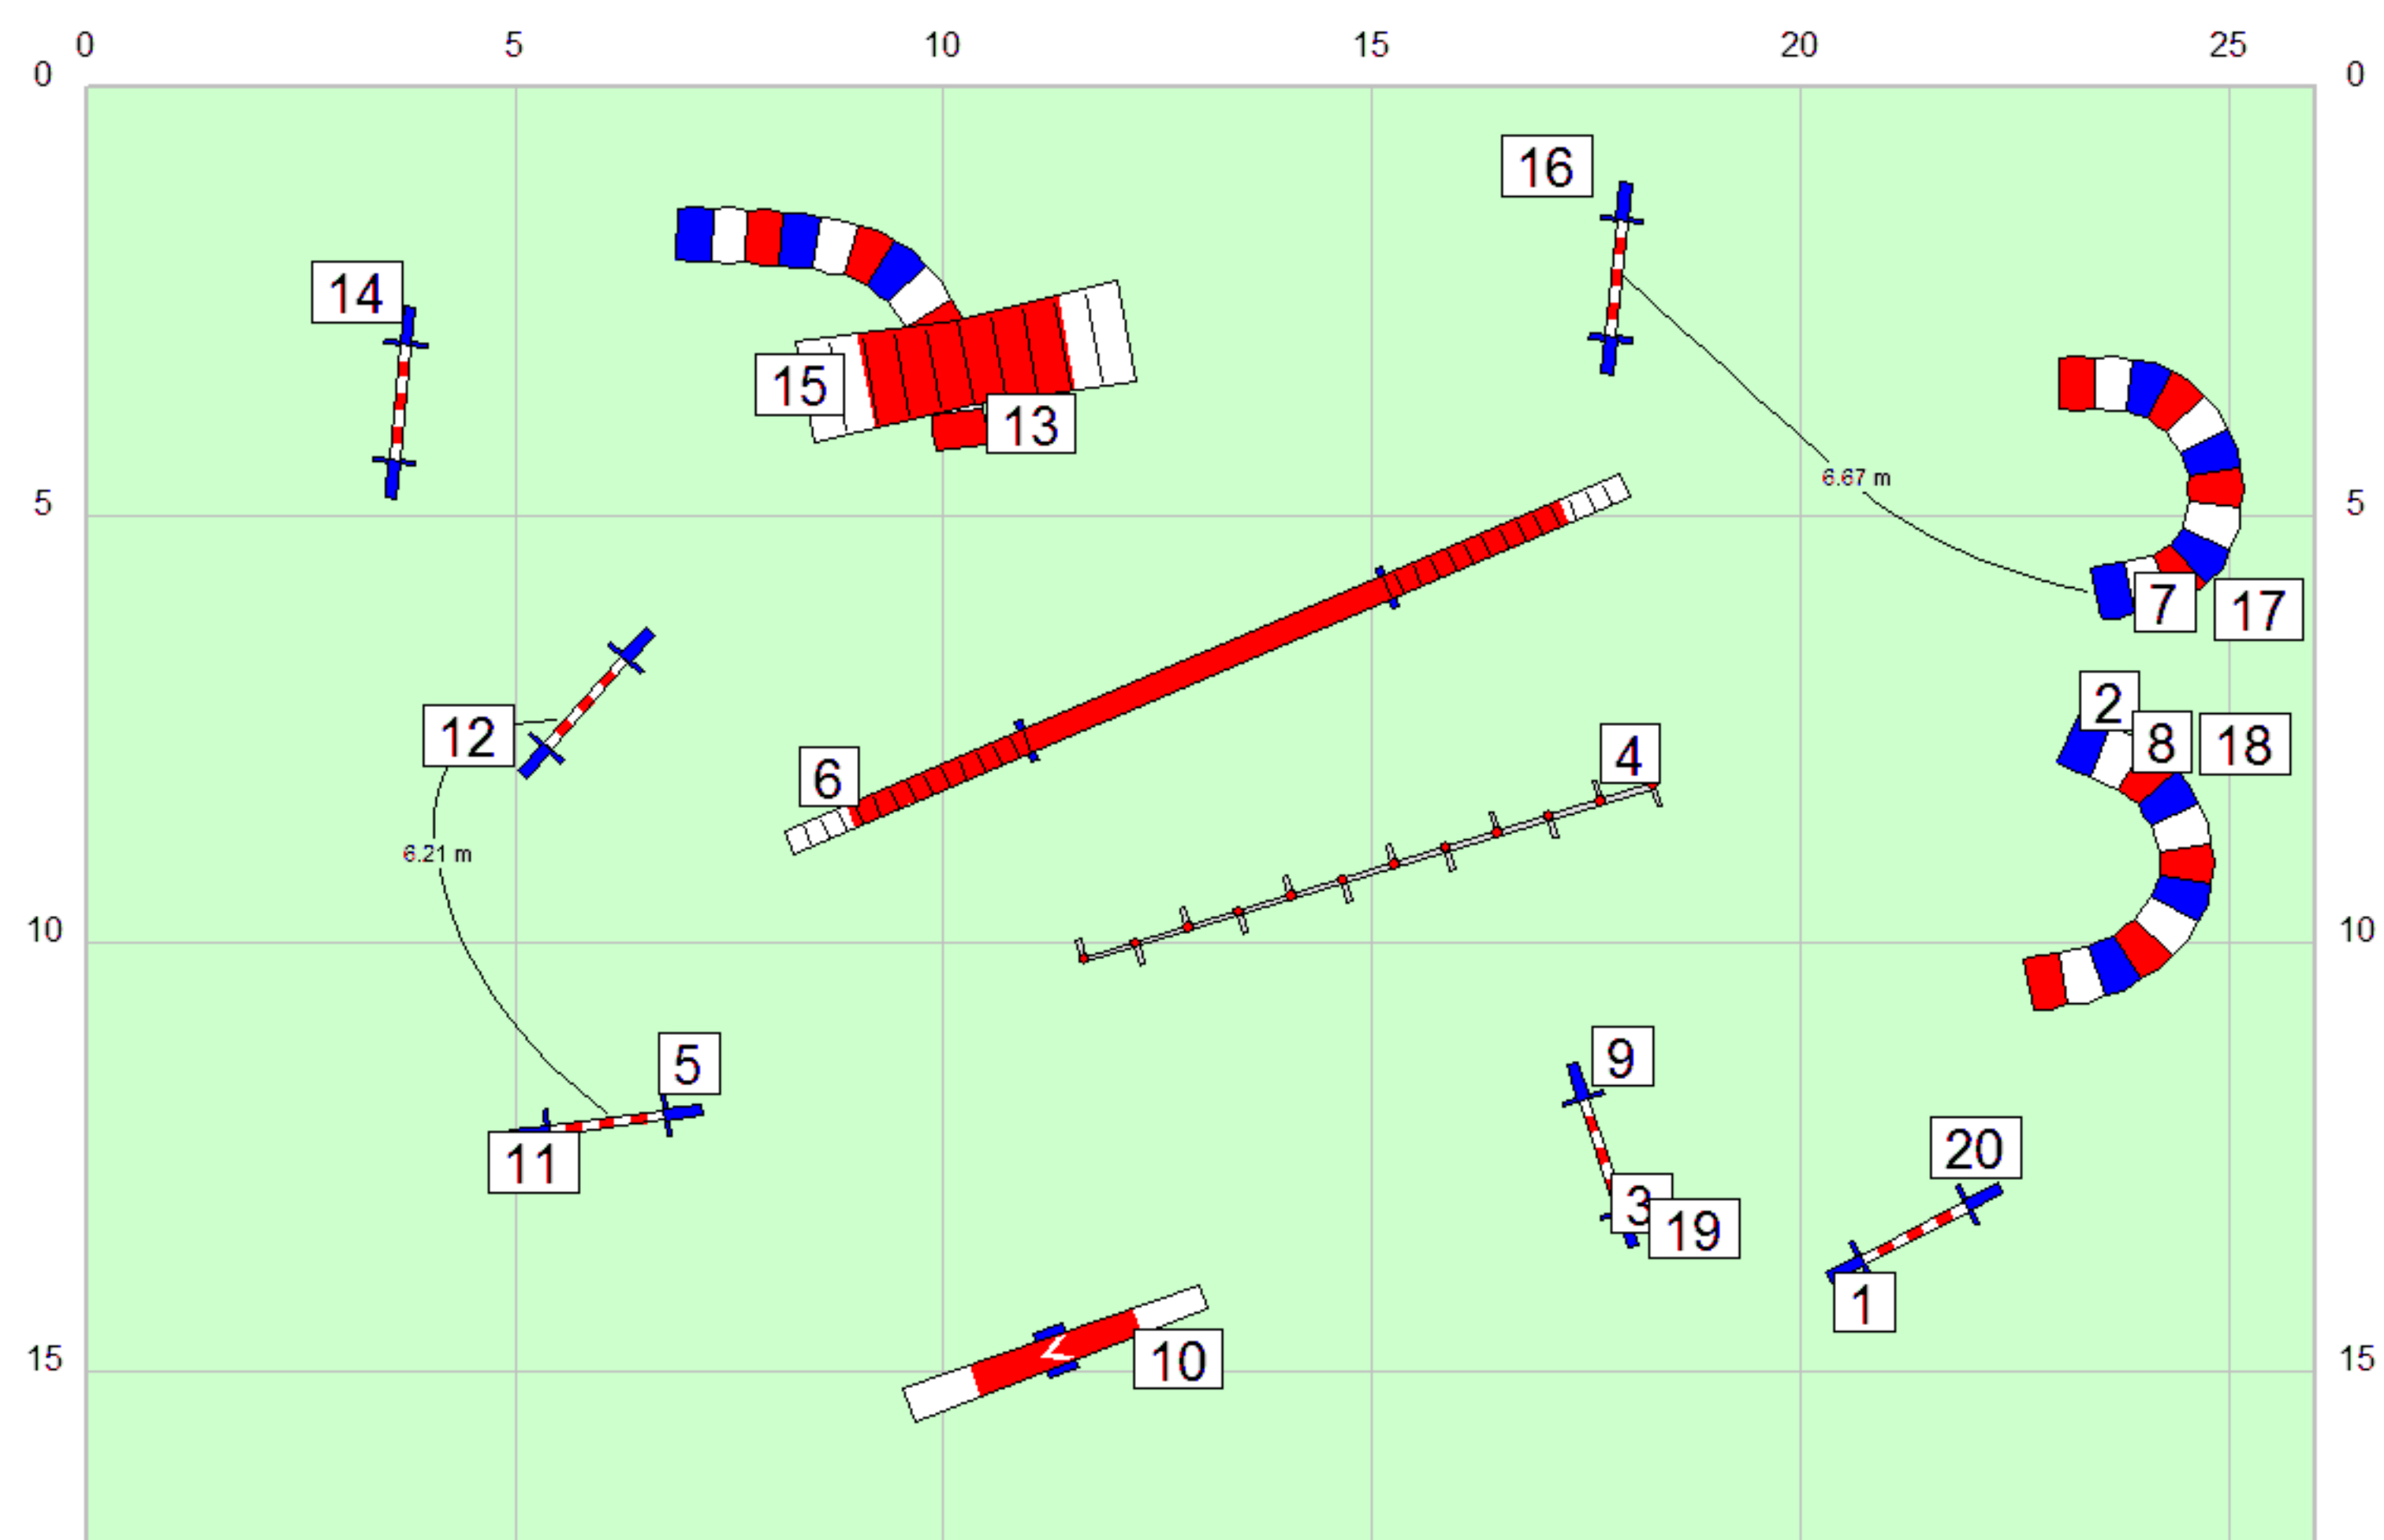

Mixed and Breed Cup 9.5.2015  
 A1, Judge: Wolfgang Tieber

Mixed and Breed Cup 9.5.2015  
 A-Open, Judge: Wolfgang Tieber

Mixed and Breed Cup 9.5.2015  
 J-Open, Judge: Wolfgang Tieber