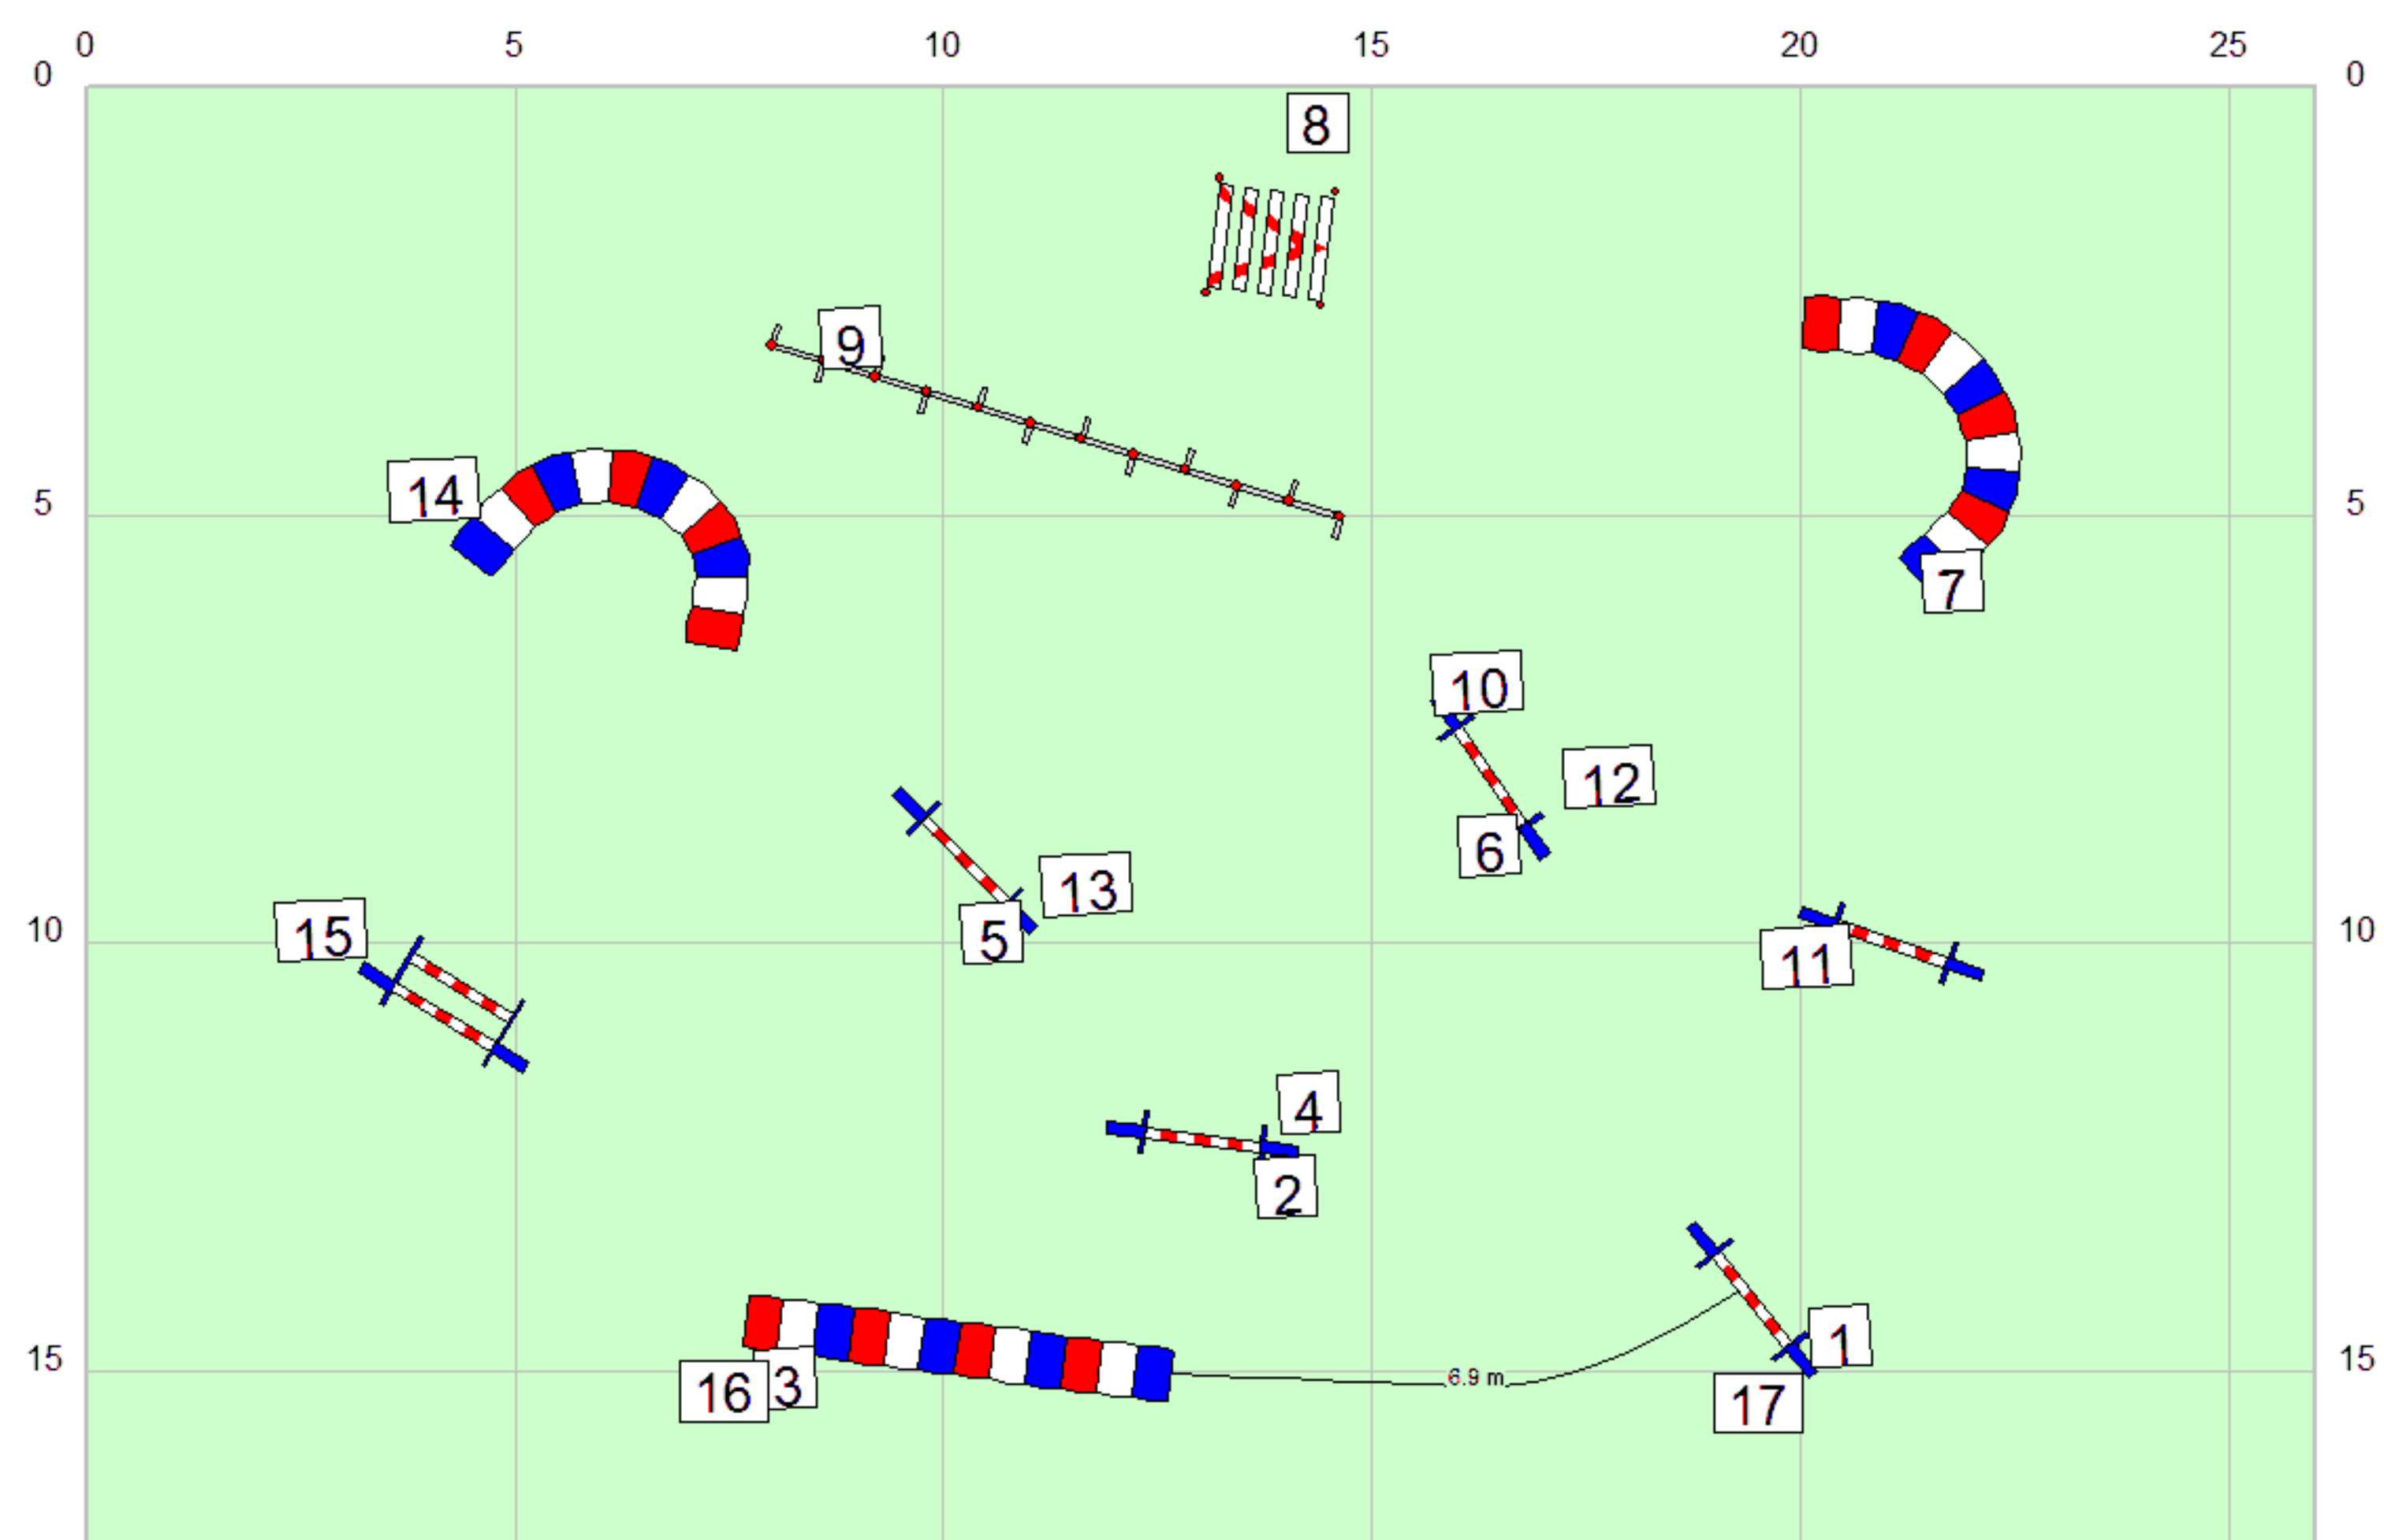

Mixed and Breed Cup 9.5.2015  
 A1, Judge: Wolfgang Tieber

Mixed and Breed Cup 9.5.2015  
 A-Open, Judge: Wolfgang Tieber

Mixed and Breed Cup 9.5.2015  
 J-Open, Judge: Wolfgang Tieber