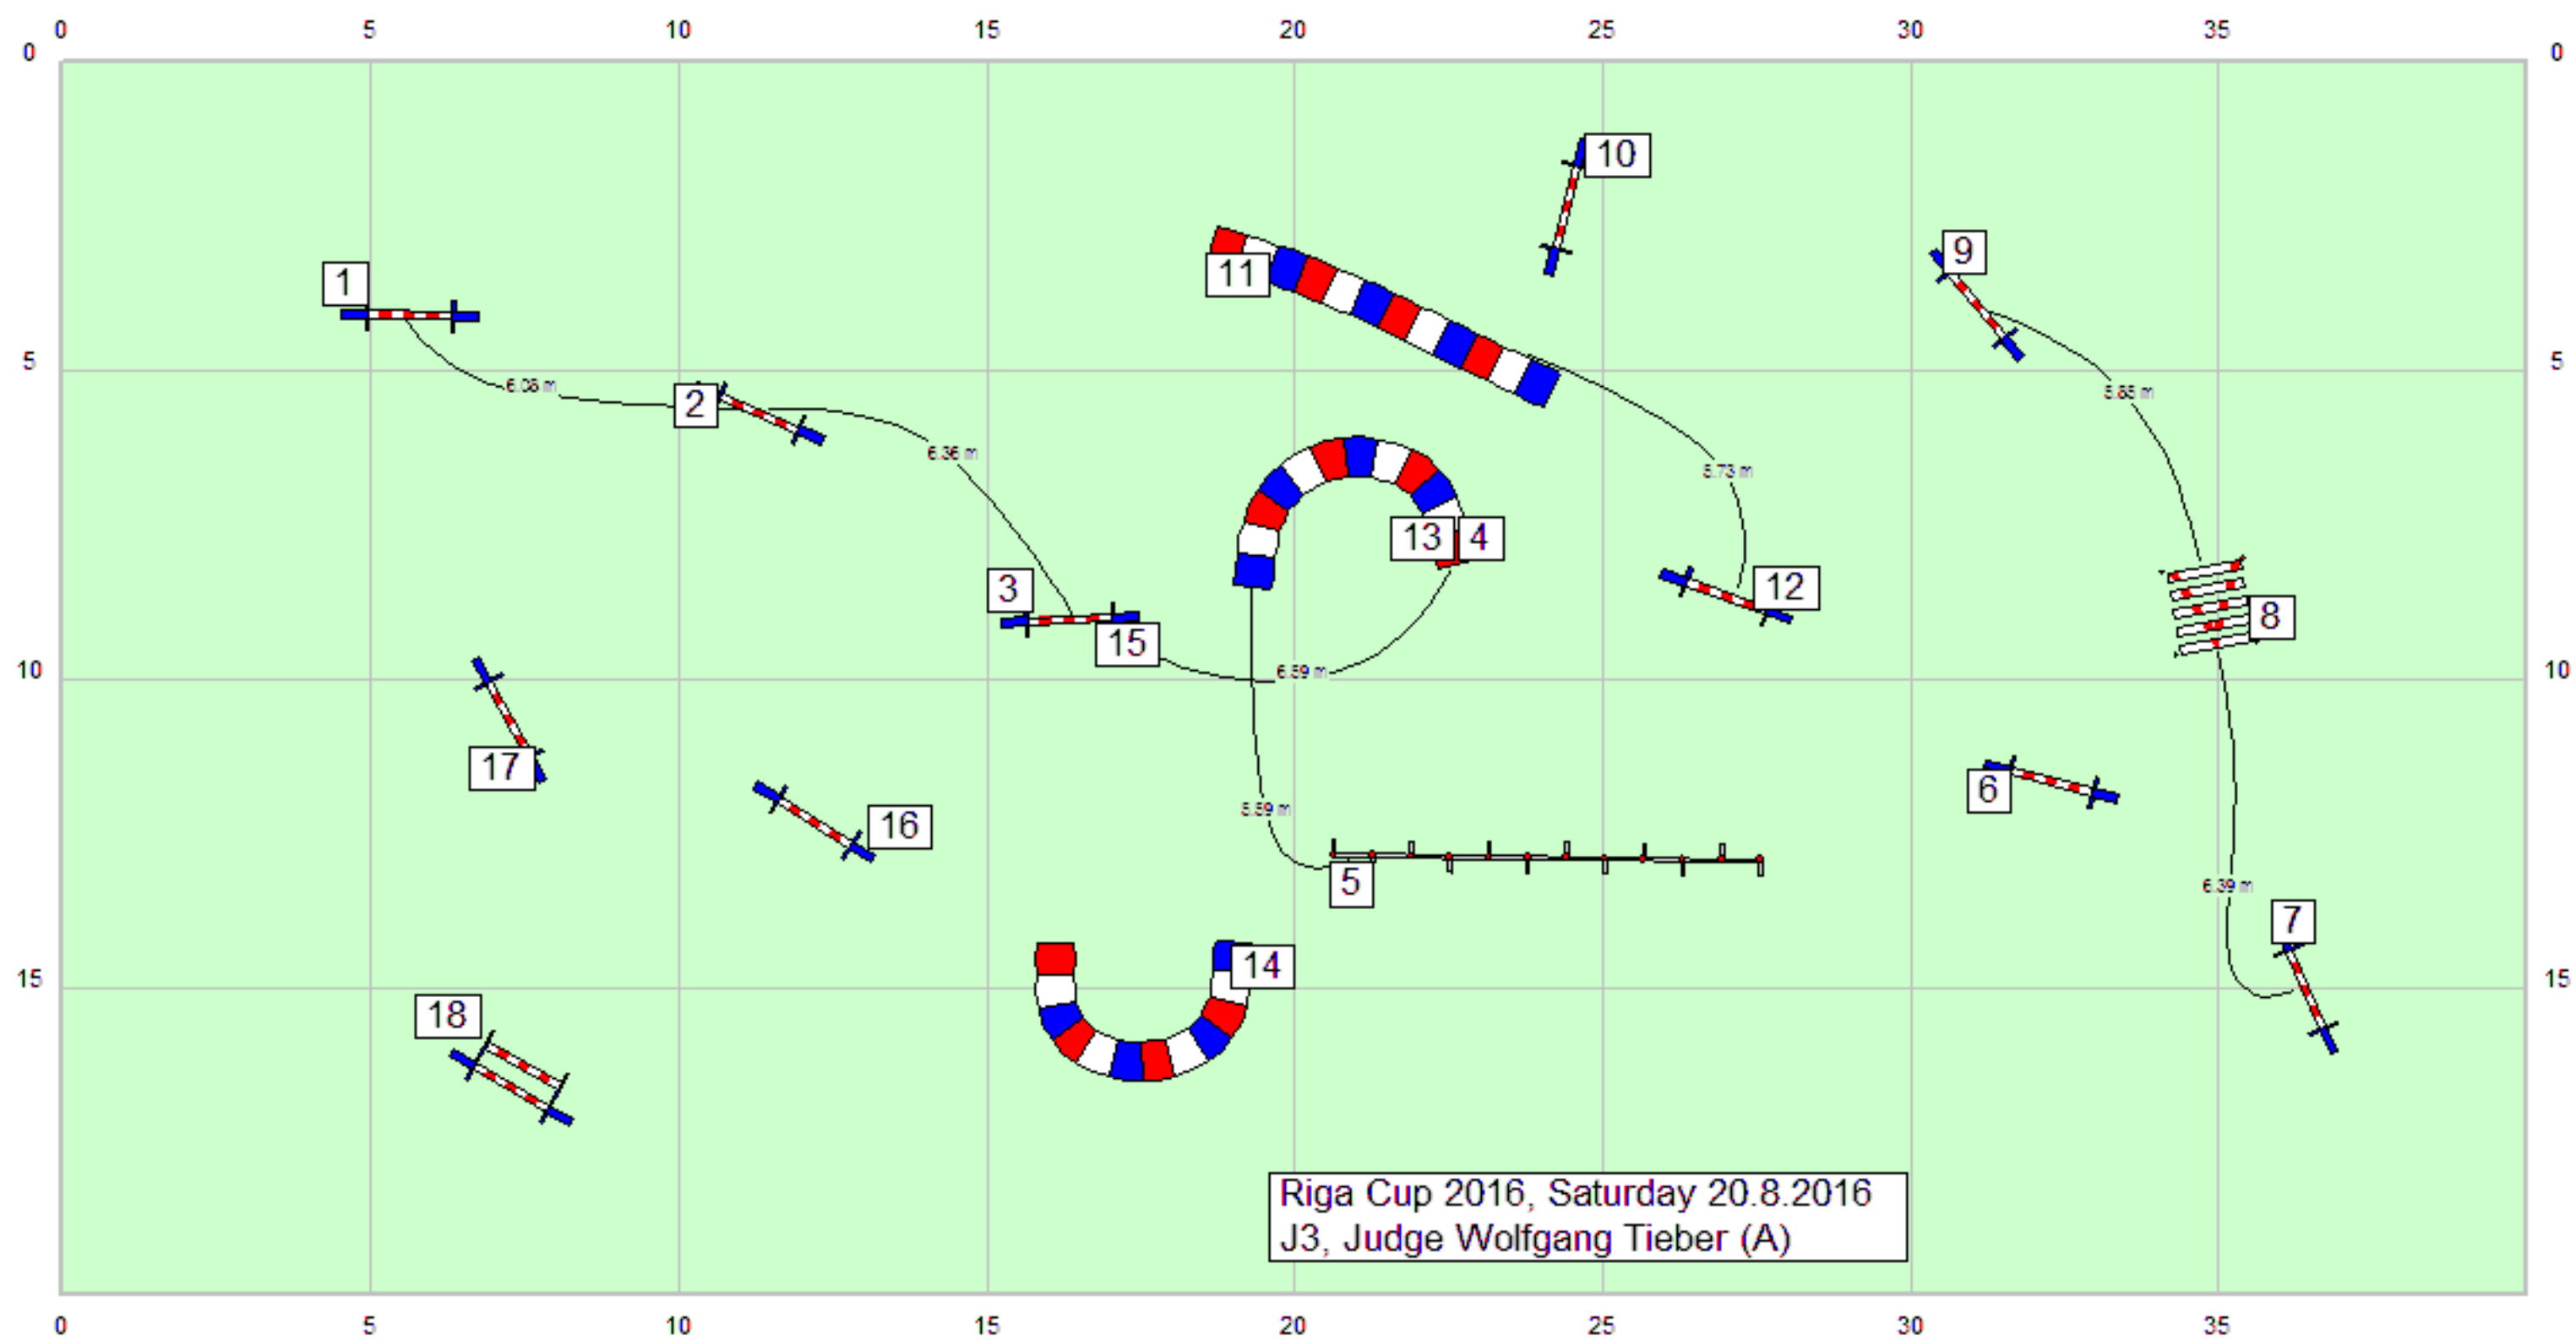

Riga Cup 2016, Saturday 20.8.2016  
 1. A3, Judge Wolfgang Tieber (A)

Riga Cup 2016, Saturday 20.8.2016  
 2. A3, Judge Wolfgang Tieber (A)

Riga Cup 2016, Saturday 20.8.2016  
 J3, Judge Wolfgang Tieber (A)

Riga Cup 2016, Saturday 20.8.2016  
 J2, Judge Wolfgang Tieber (A)

Riga Cup 2016, Saturday 20.8.2016  
A2, Judge Wolfgang Tieber (A)

Riga Cup 2016, Saturday 20.8.2016  
A1, Judge Wolfgang Tieber (A)

Riga Cup 2016, Saturday 20.8.2016  
2. A1, Judge Wolfgang Tieber (A)