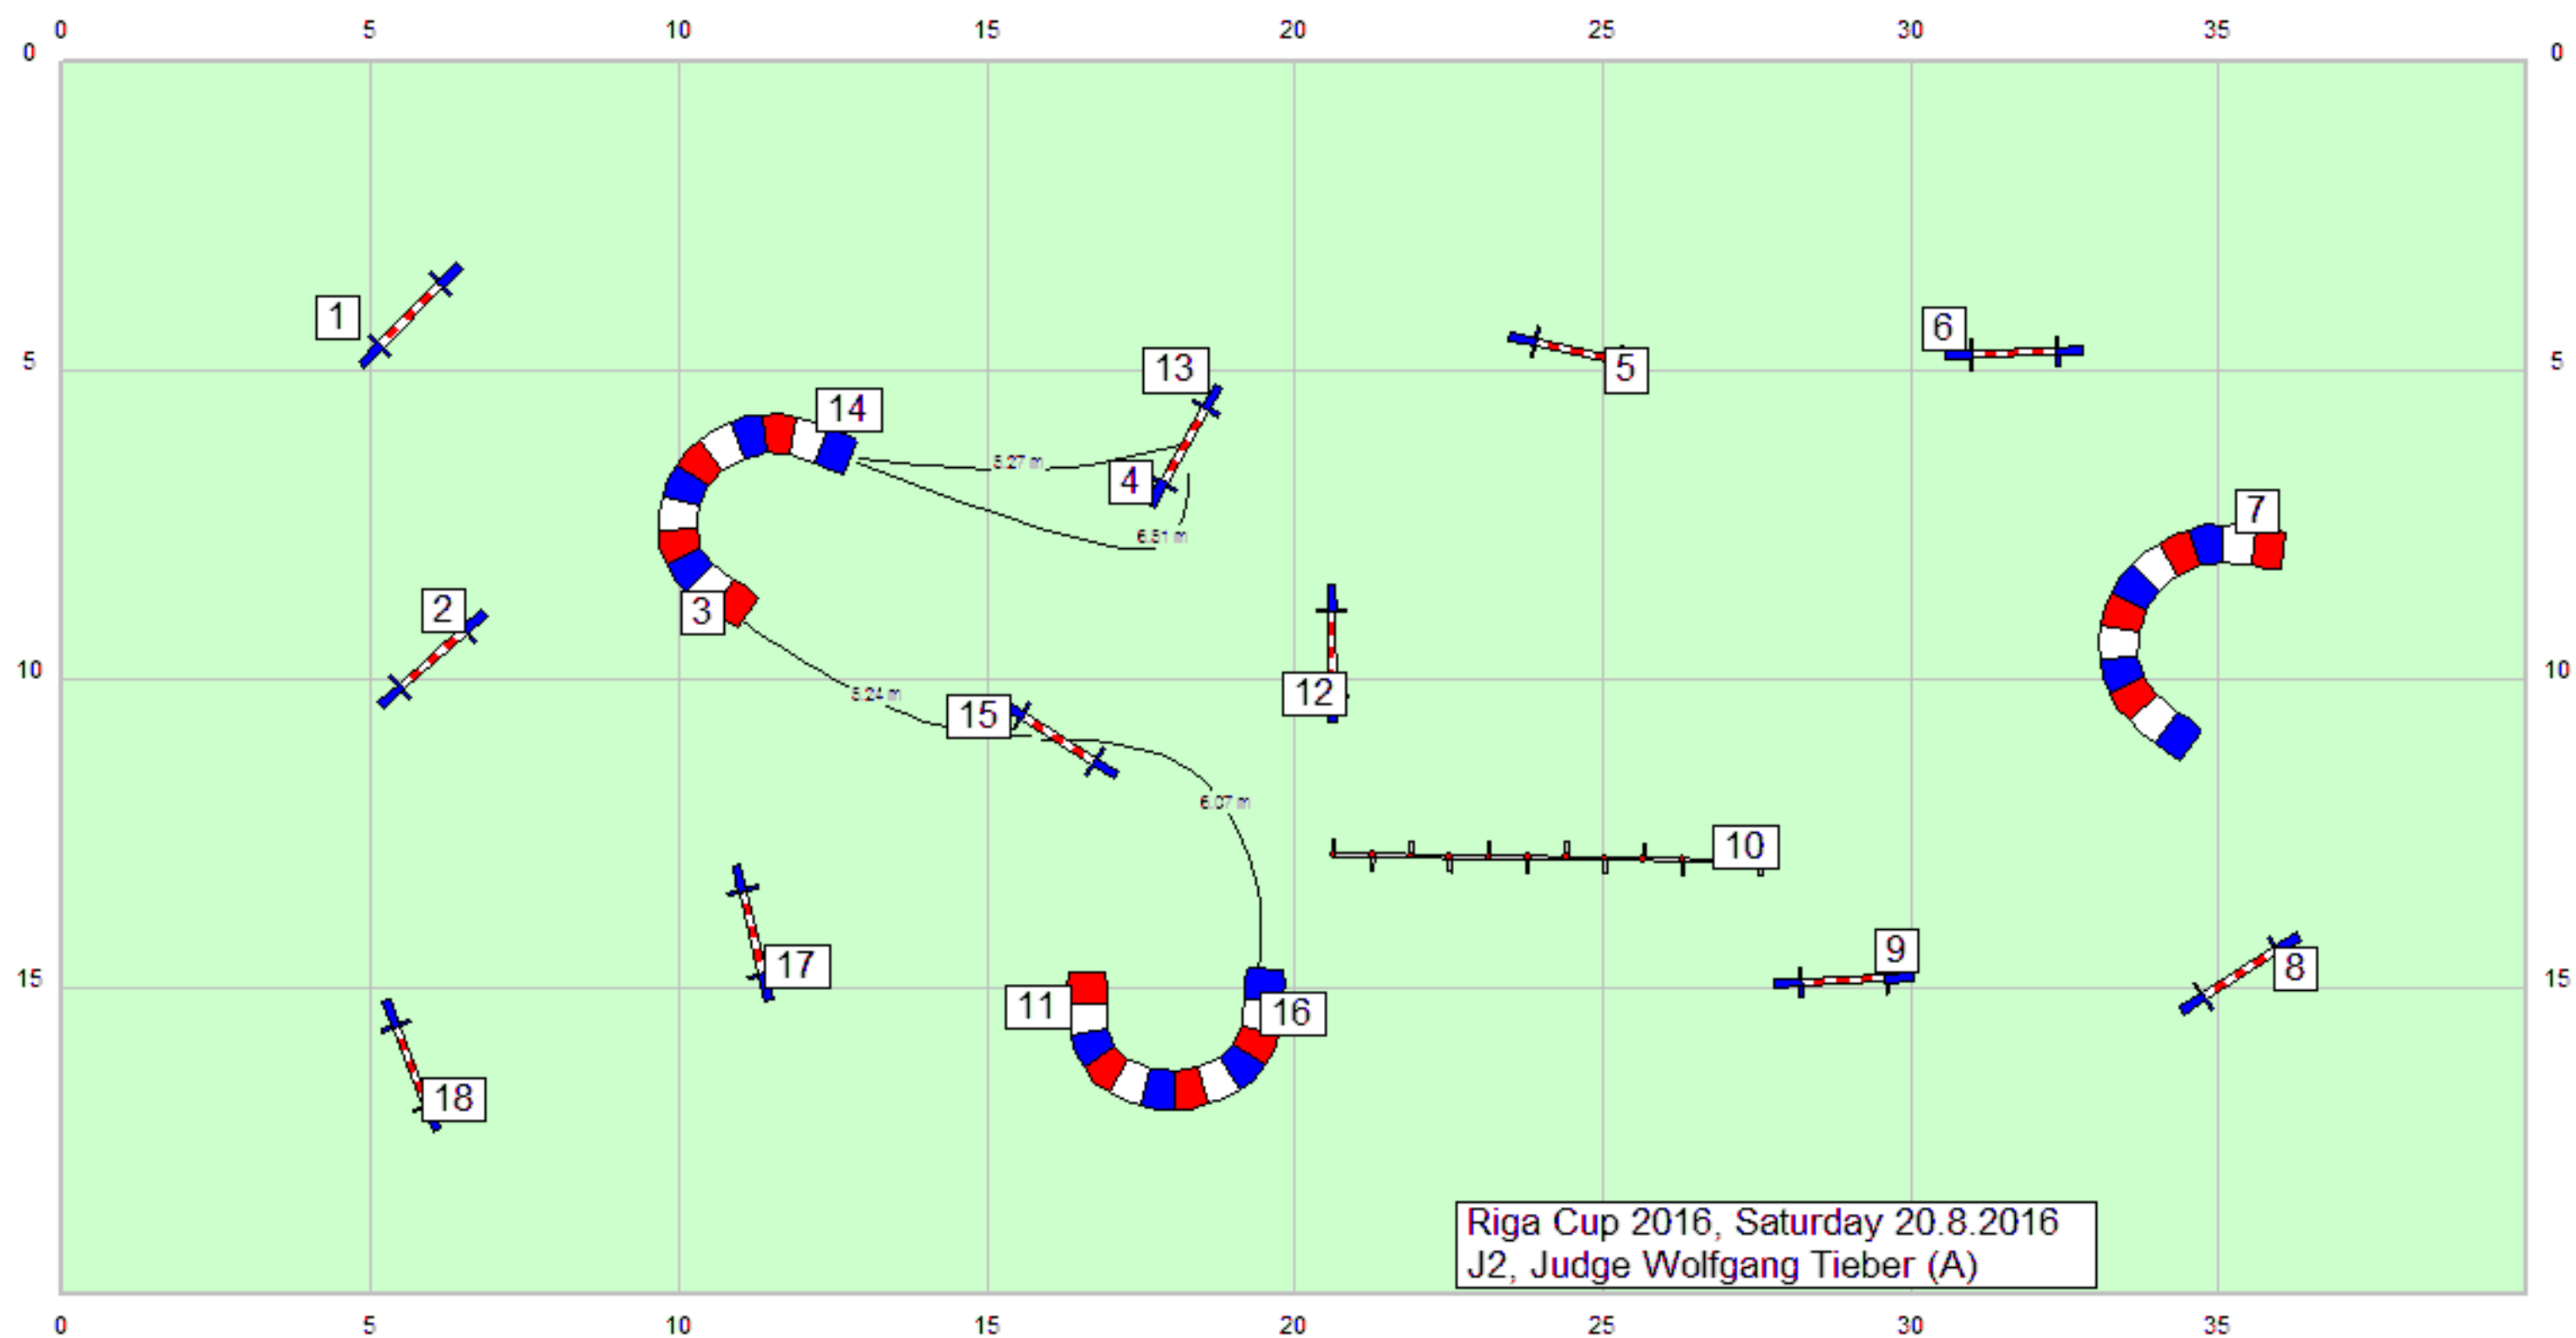

Riga Cup 2016, Saturday 20.8.2016  
 1. A3, Judge Wolfgang Tieber (A)

Riga Cup 2016, Saturday 20.8.2016  
 2. A3, Judge Wolfgang Tieber (A)

Riga Cup 2016, Saturday 20.8.2016  
 J3, Judge Wolfgang Tieber (A)

Riga Cup 2016, Saturday 20.8.2016  
 J2, Judge Wolfgang Tieber (A)

Riga Cup 2016, Saturday 20.8.2016  
A2, Judge Wolfgang Tieber (A)

Riga Cup 2016, Saturday 20.8.2016  
A1, Judge Wolfgang Tieber (A)

Riga Cup 2016, Saturday 20.8.2016  
2. A1, Judge Wolfgang Tieber (A)