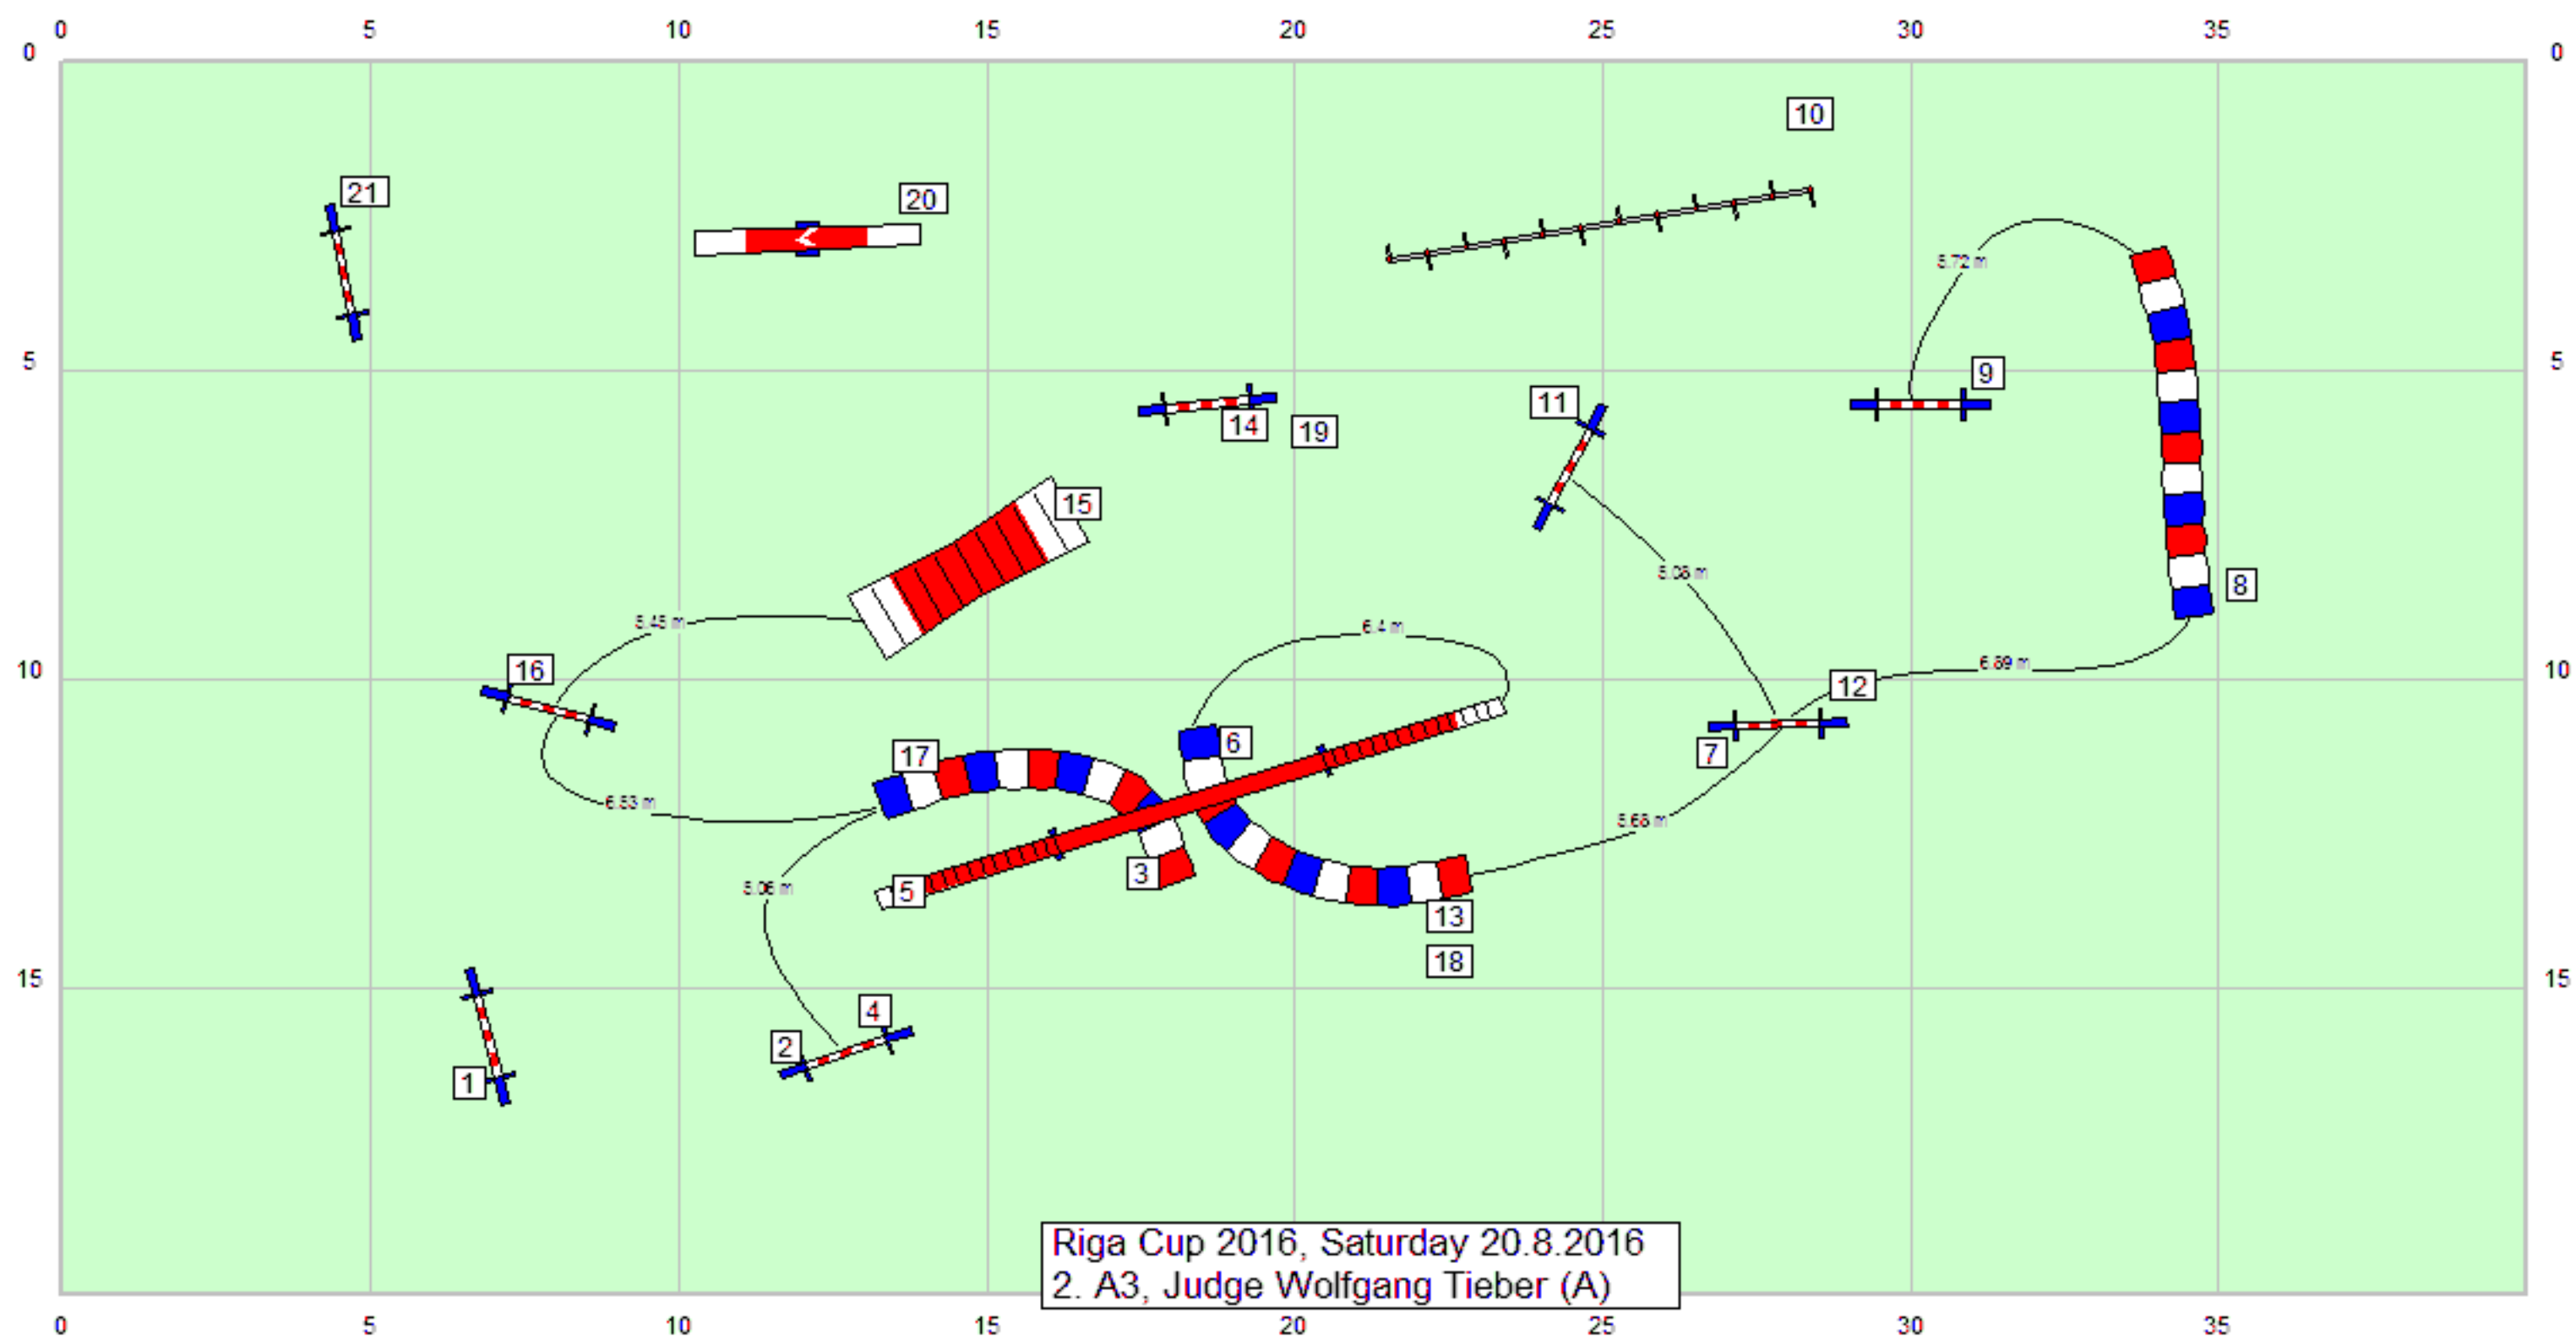

Riga Cup 2016, Saturday 20.8.2016  
 1. A3, Judge Wolfgang Tieber (A)

Riga Cup 2016, Saturday 20.8.2016  
 2. A3, Judge Wolfgang Tieber (A)

Riga Cup 2016, Saturday 20.8.2016  
 J3, Judge Wolfgang Tieber (A)

Riga Cup 2016, Saturday 20.8.2016  
 J2, Judge Wolfgang Tieber (A)

Riga Cup 2016, Saturday 20.8.2016  
A2, Judge Wolfgang Tieber (A)

Riga Cup 2016, Saturday 20.8.2016  
A1, Judge Wolfgang Tieber (A)

Riga Cup 2016, Saturday 20.8.2016  
2. A1, Judge Wolfgang Tieber (A)