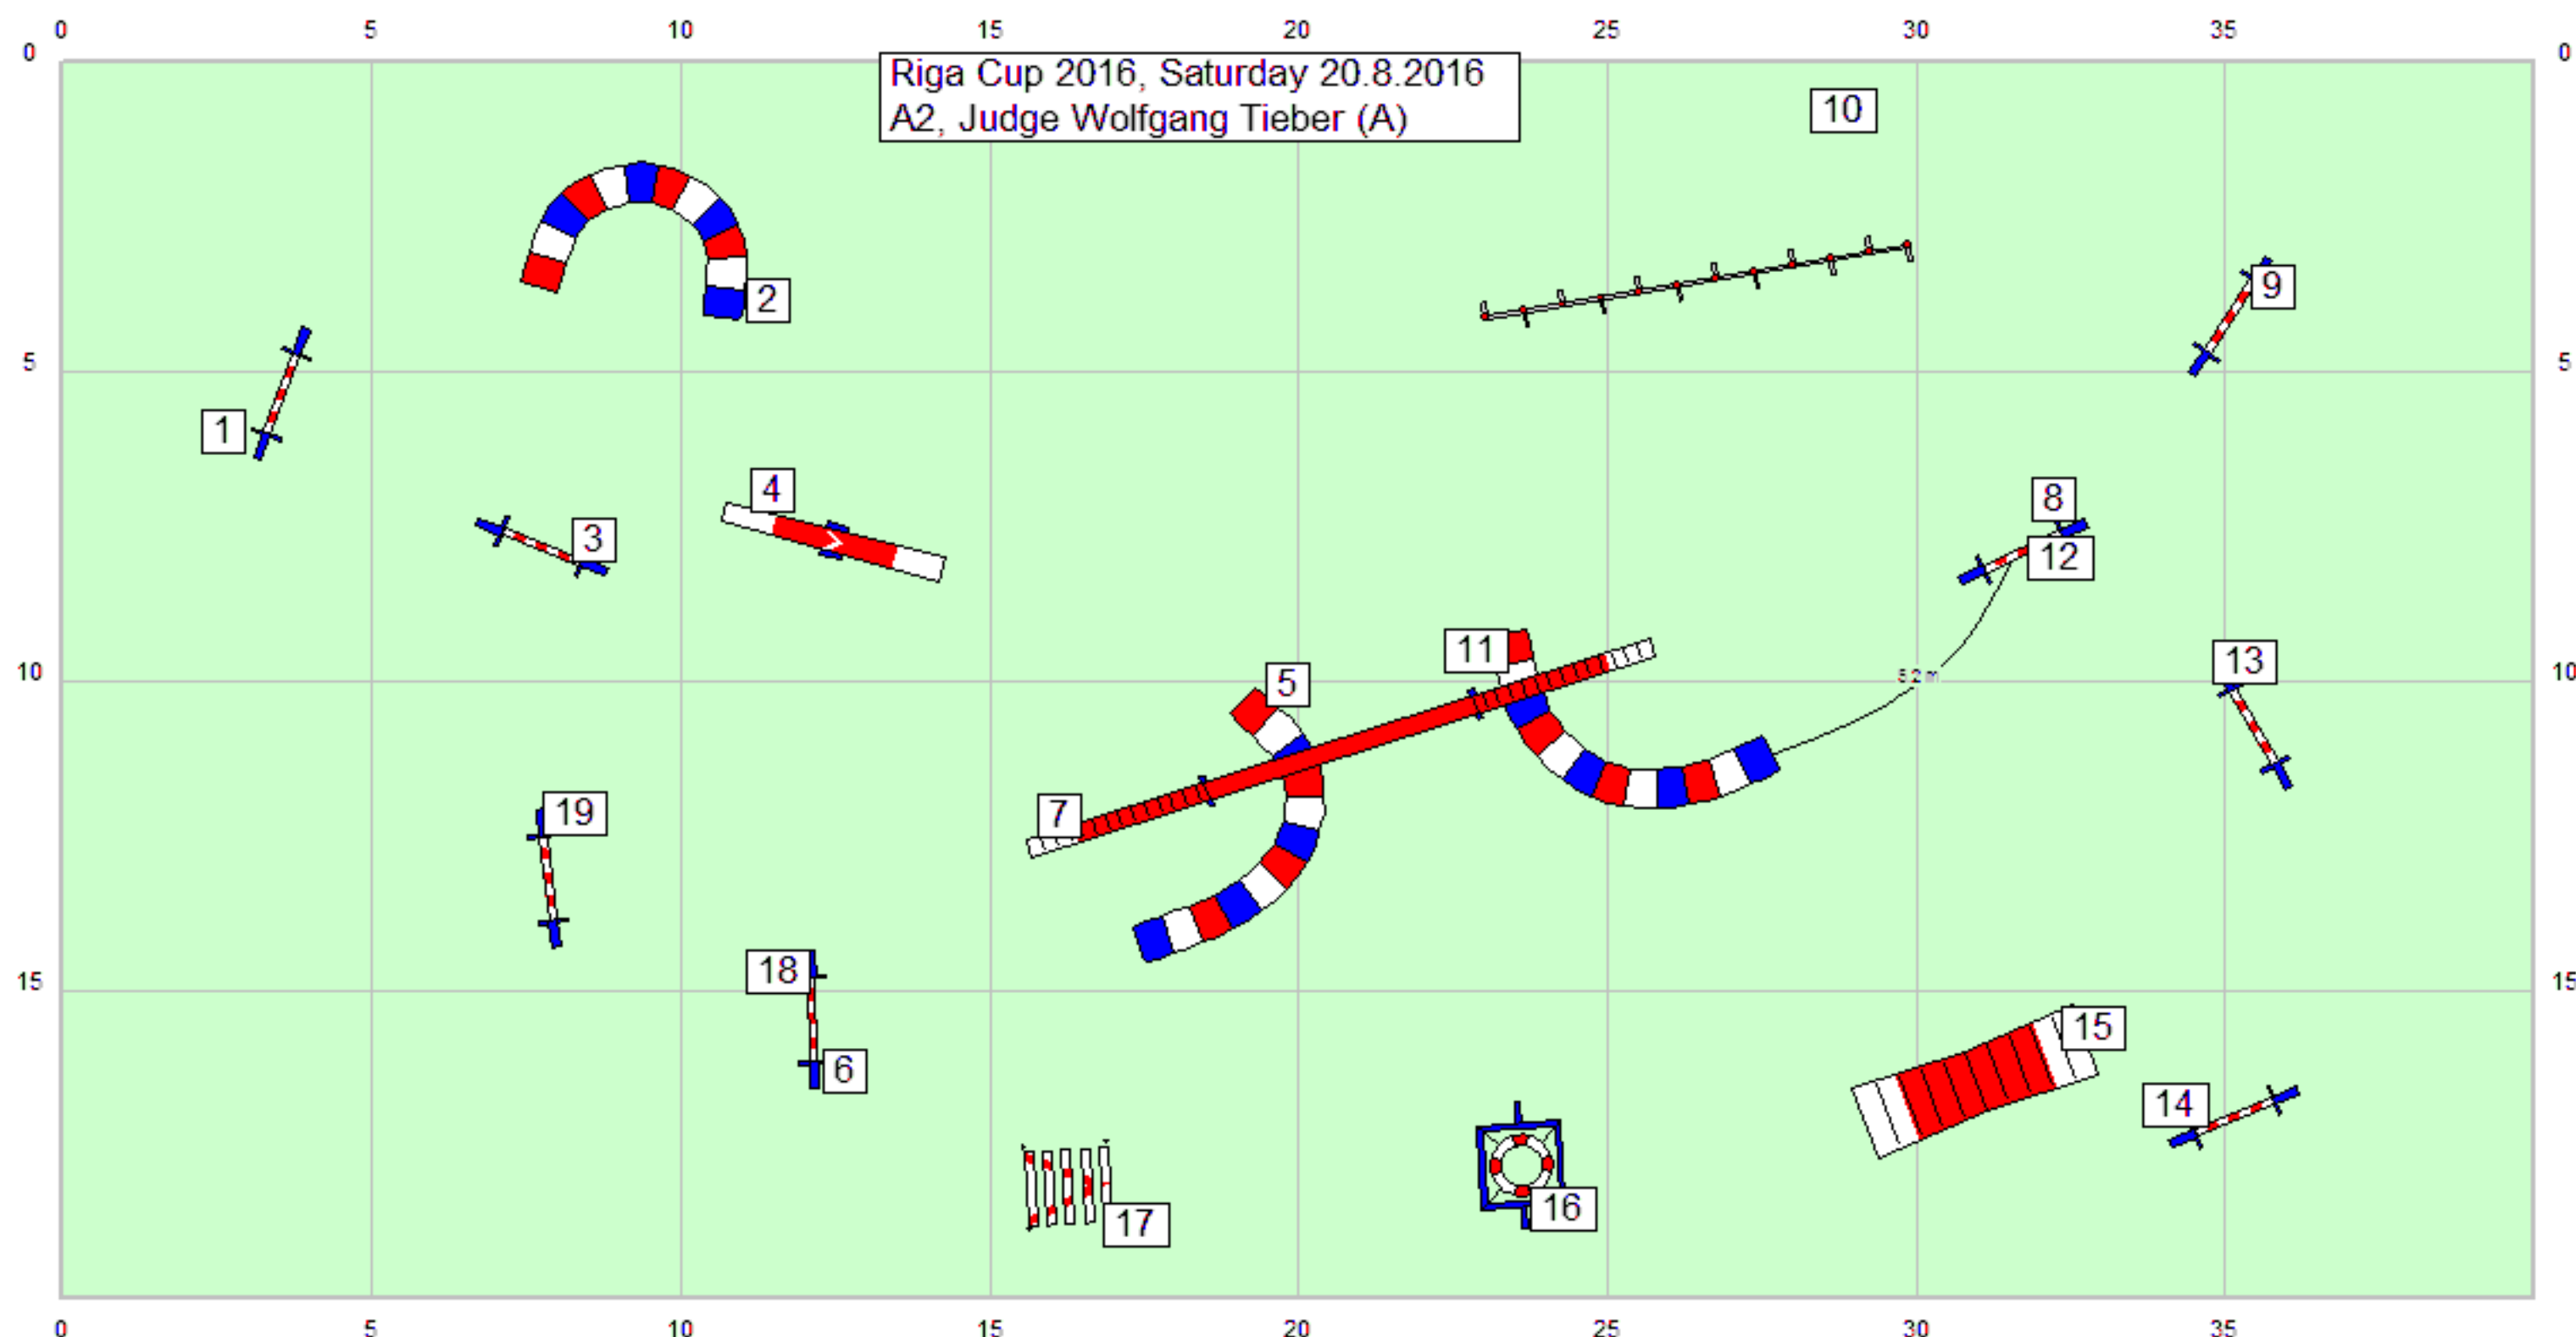

Riga Cup 2016, Saturday 20.8.2016  
 1. A3, Judge Wolfgang Tieber (A)

Riga Cup 2016, Saturday 20.8.2016  
 2. A3, Judge Wolfgang Tieber (A)

Riga Cup 2016, Saturday 20.8.2016  
 J3, Judge Wolfgang Tieber (A)

Riga Cup 2016, Saturday 20.8.2016  
 J2, Judge Wolfgang Tieber (A)

Riga Cup 2016, Saturday 20.8.2016  
A2, Judge Wolfgang Tieber (A)

Riga Cup 2016, Saturday 20.8.2016  
A1, Judge Wolfgang Tieber (A)

Riga Cup 2016, Saturday 20.8.2016  
2. A1, Judge Wolfgang Tieber (A)