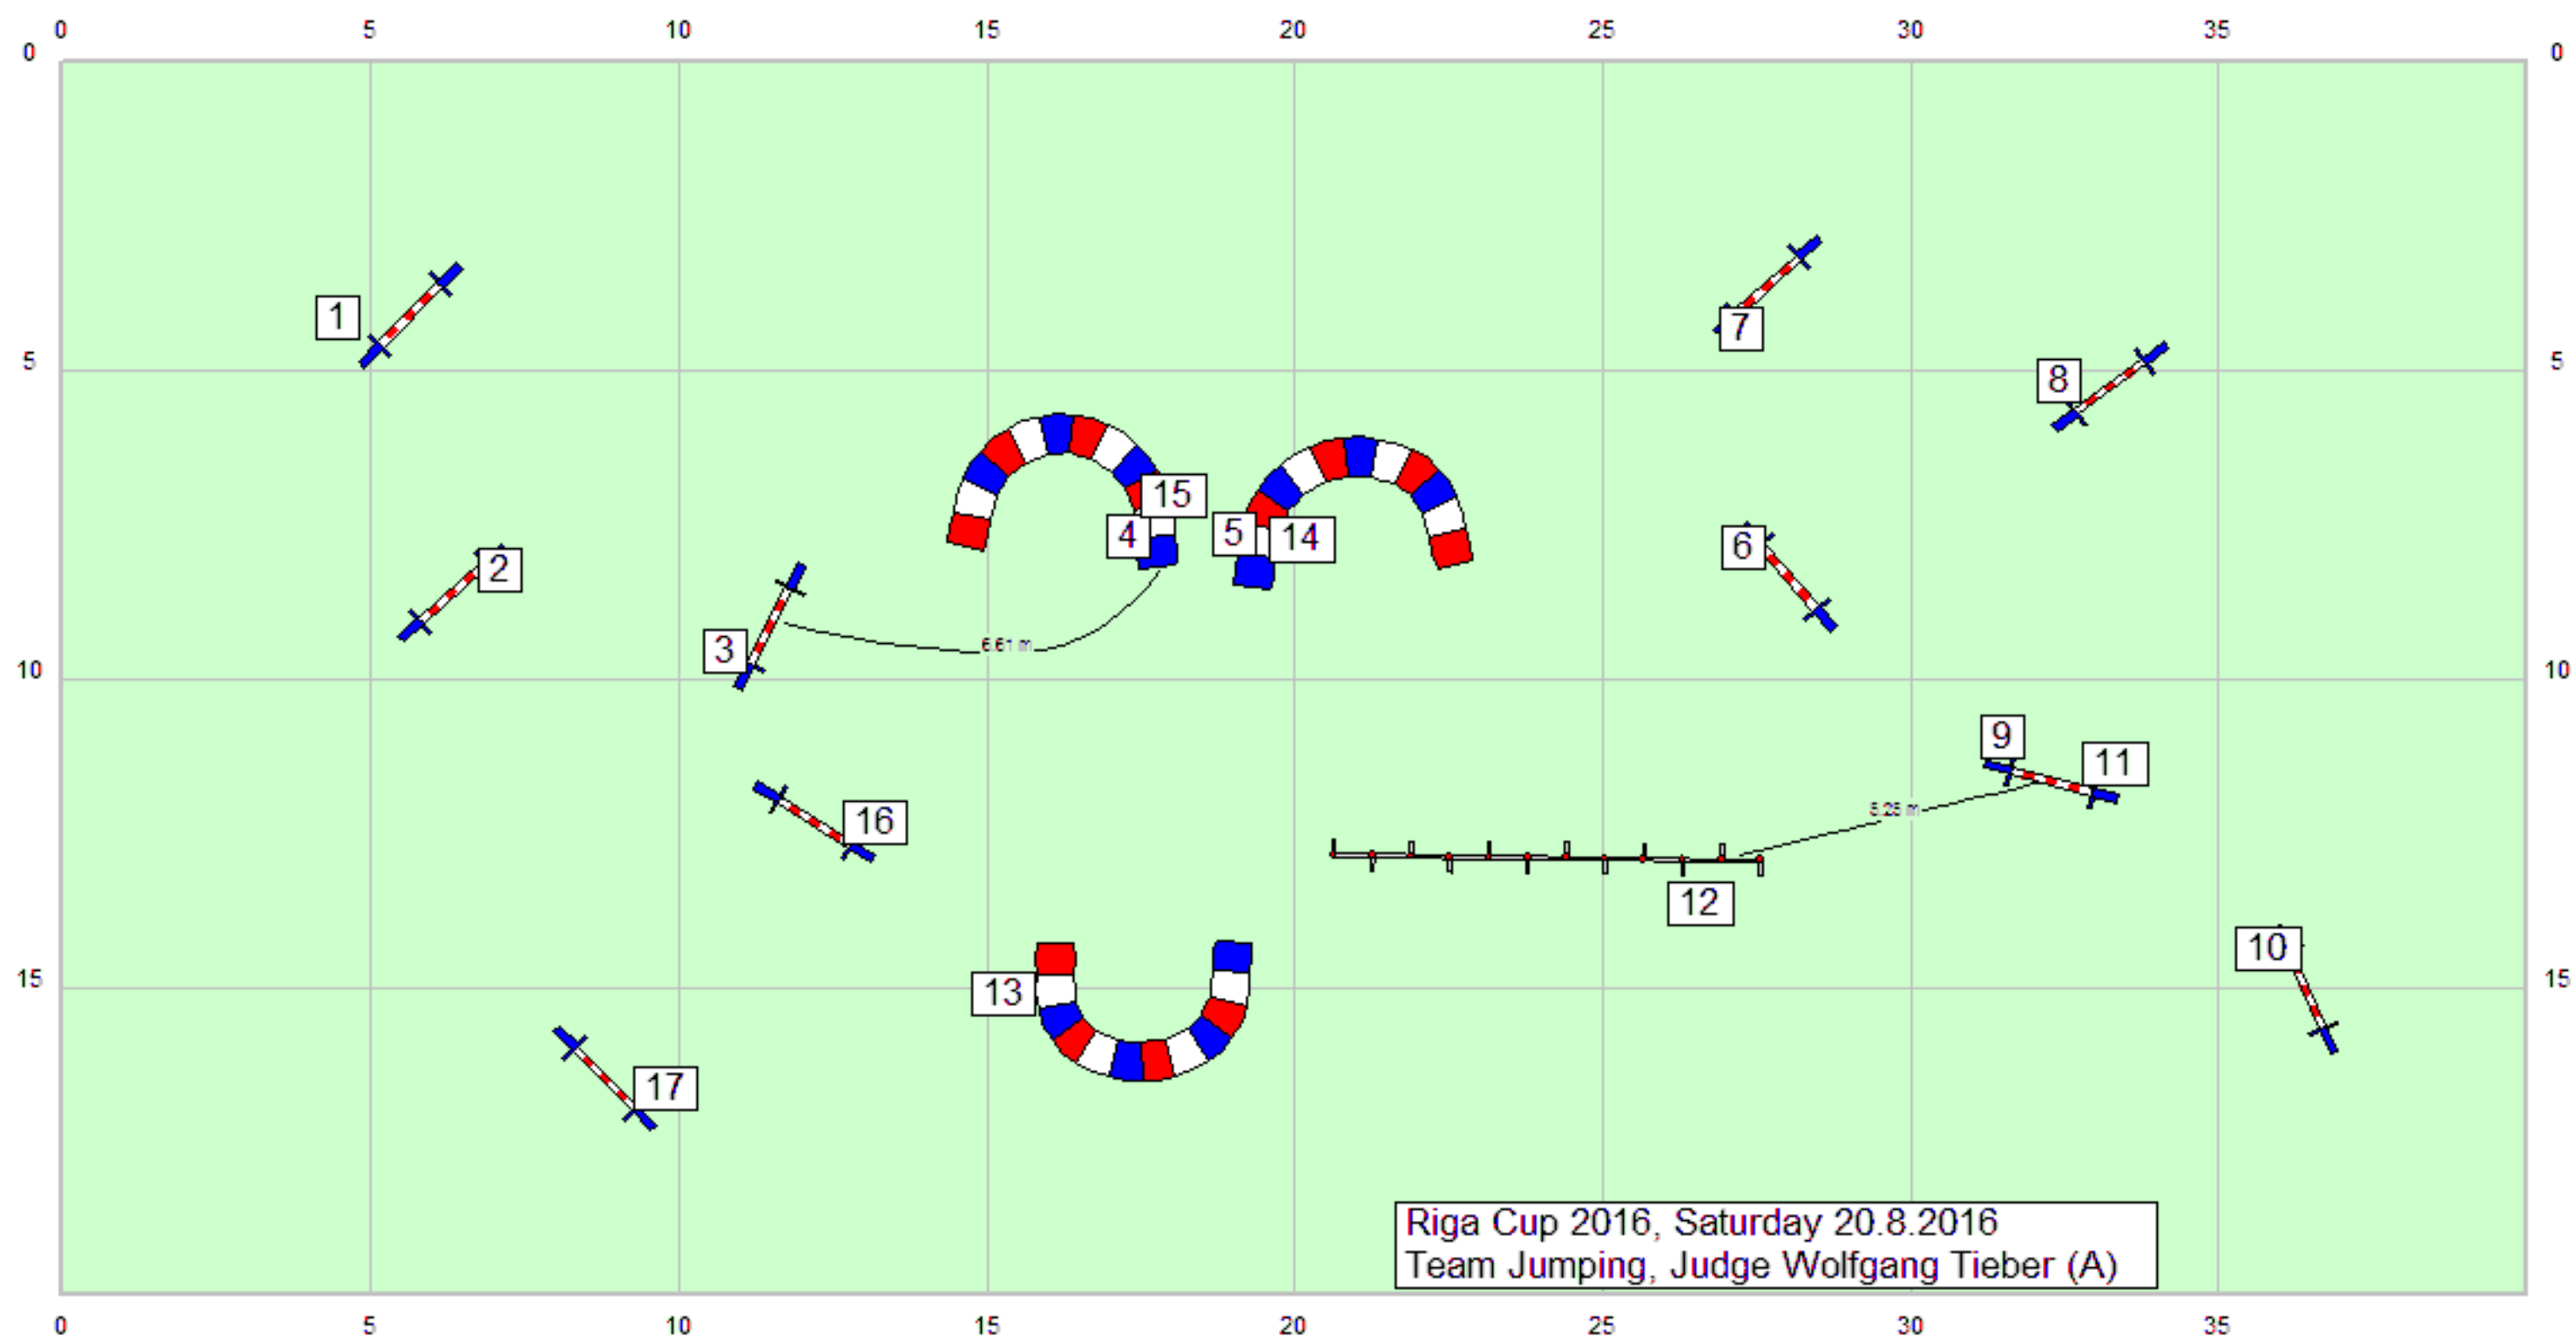

Riga Cup 2016, Saturday 20.8.2016  
 1. A3, Judge Wolfgang Tieber (A)

Riga Cup 2016, Saturday 20.8.2016  
 2. A3, Judge Wolfgang Tieber (A)

Riga Cup 2016, Saturday 20.8.2016  
 J3, Judge Wolfgang Tieber (A)

Riga Cup 2016, Saturday 20.8.2016  
 J2, Judge Wolfgang Tieber (A)

Riga Cup 2016, Saturday 20.8.2016  
A2, Judge Wolfgang Tieber (A)

Riga Cup 2016, Saturday 20.8.2016  
A1, Judge Wolfgang Tieber (A)

Riga Cup 2016, Saturday 20.8.2016  
2. A1, Judge Wolfgang Tieber (A)