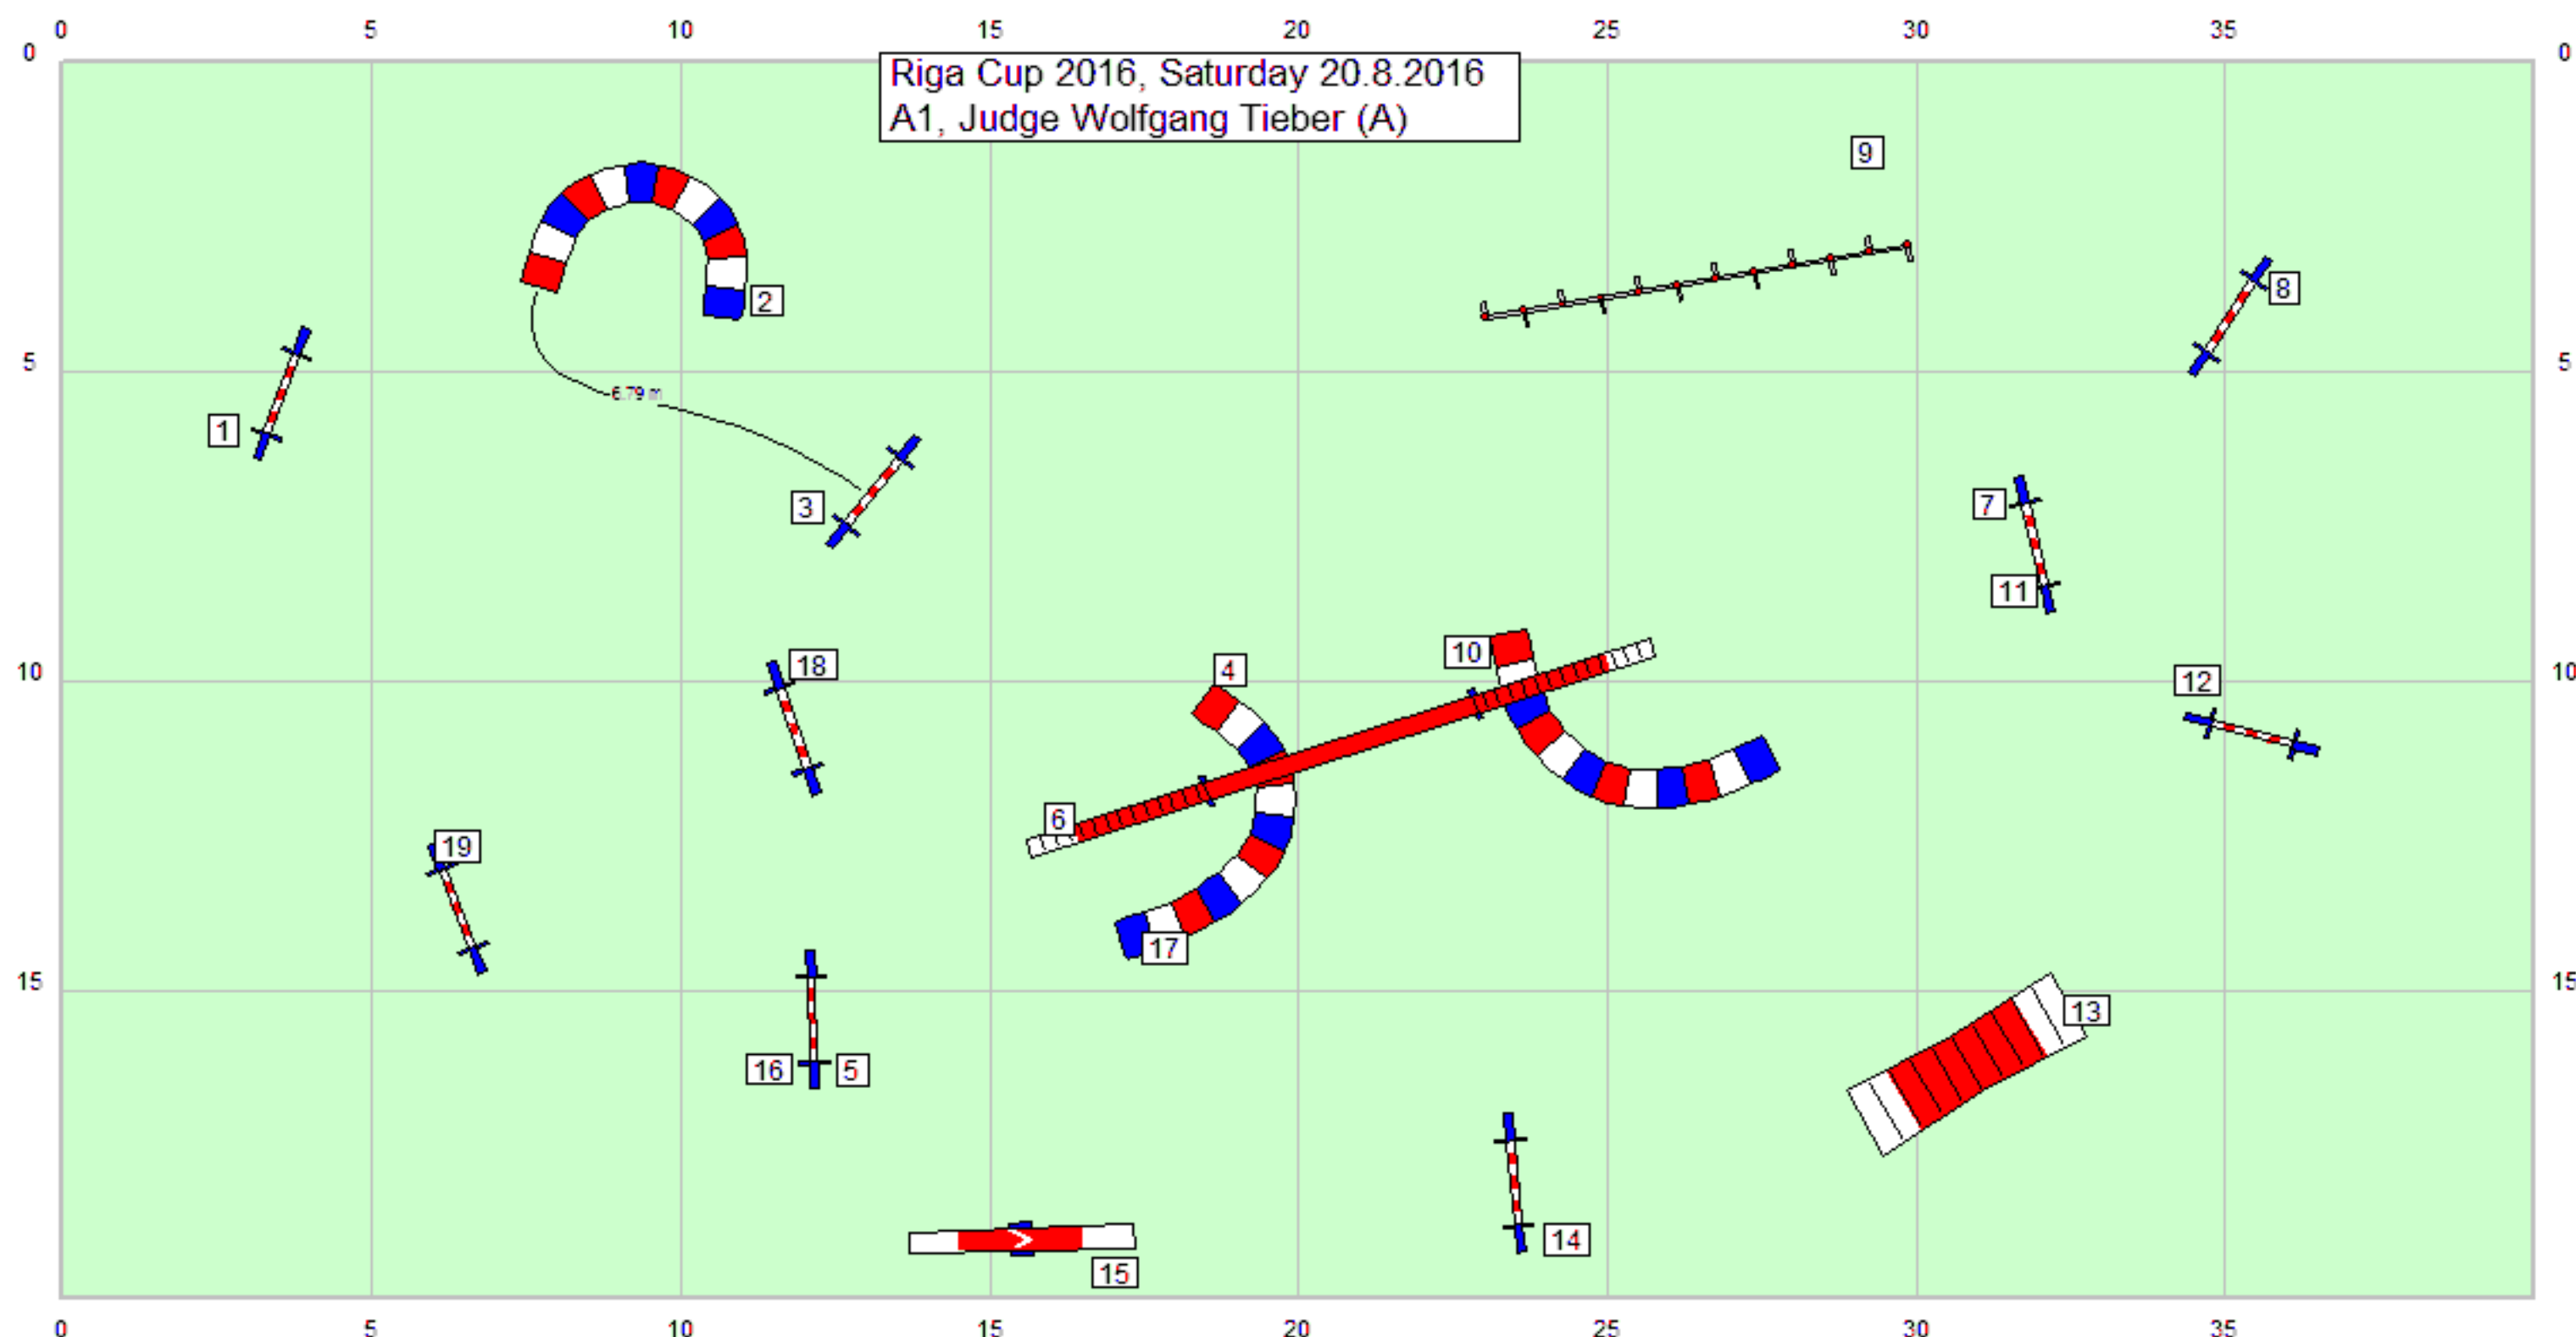

Riga Cup 2016, Saturday 20.8.2016  
 1. A3, Judge Wolfgang Tieber (A)

Riga Cup 2016, Saturday 20.8.2016  
 2. A3, Judge Wolfgang Tieber (A)

Riga Cup 2016, Saturday 20.8.2016  
 J3, Judge Wolfgang Tieber (A)

Riga Cup 2016, Saturday 20.8.2016  
 J2, Judge Wolfgang Tieber (A)

Riga Cup 2016, Saturday 20.8.2016  
A2, Judge Wolfgang Tieber (A)

Riga Cup 2016, Saturday 20.8.2016  
A1, Judge Wolfgang Tieber (A)

Riga Cup 2016, Saturday 20.8.2016  
2. A1, Judge Wolfgang Tieber (A)