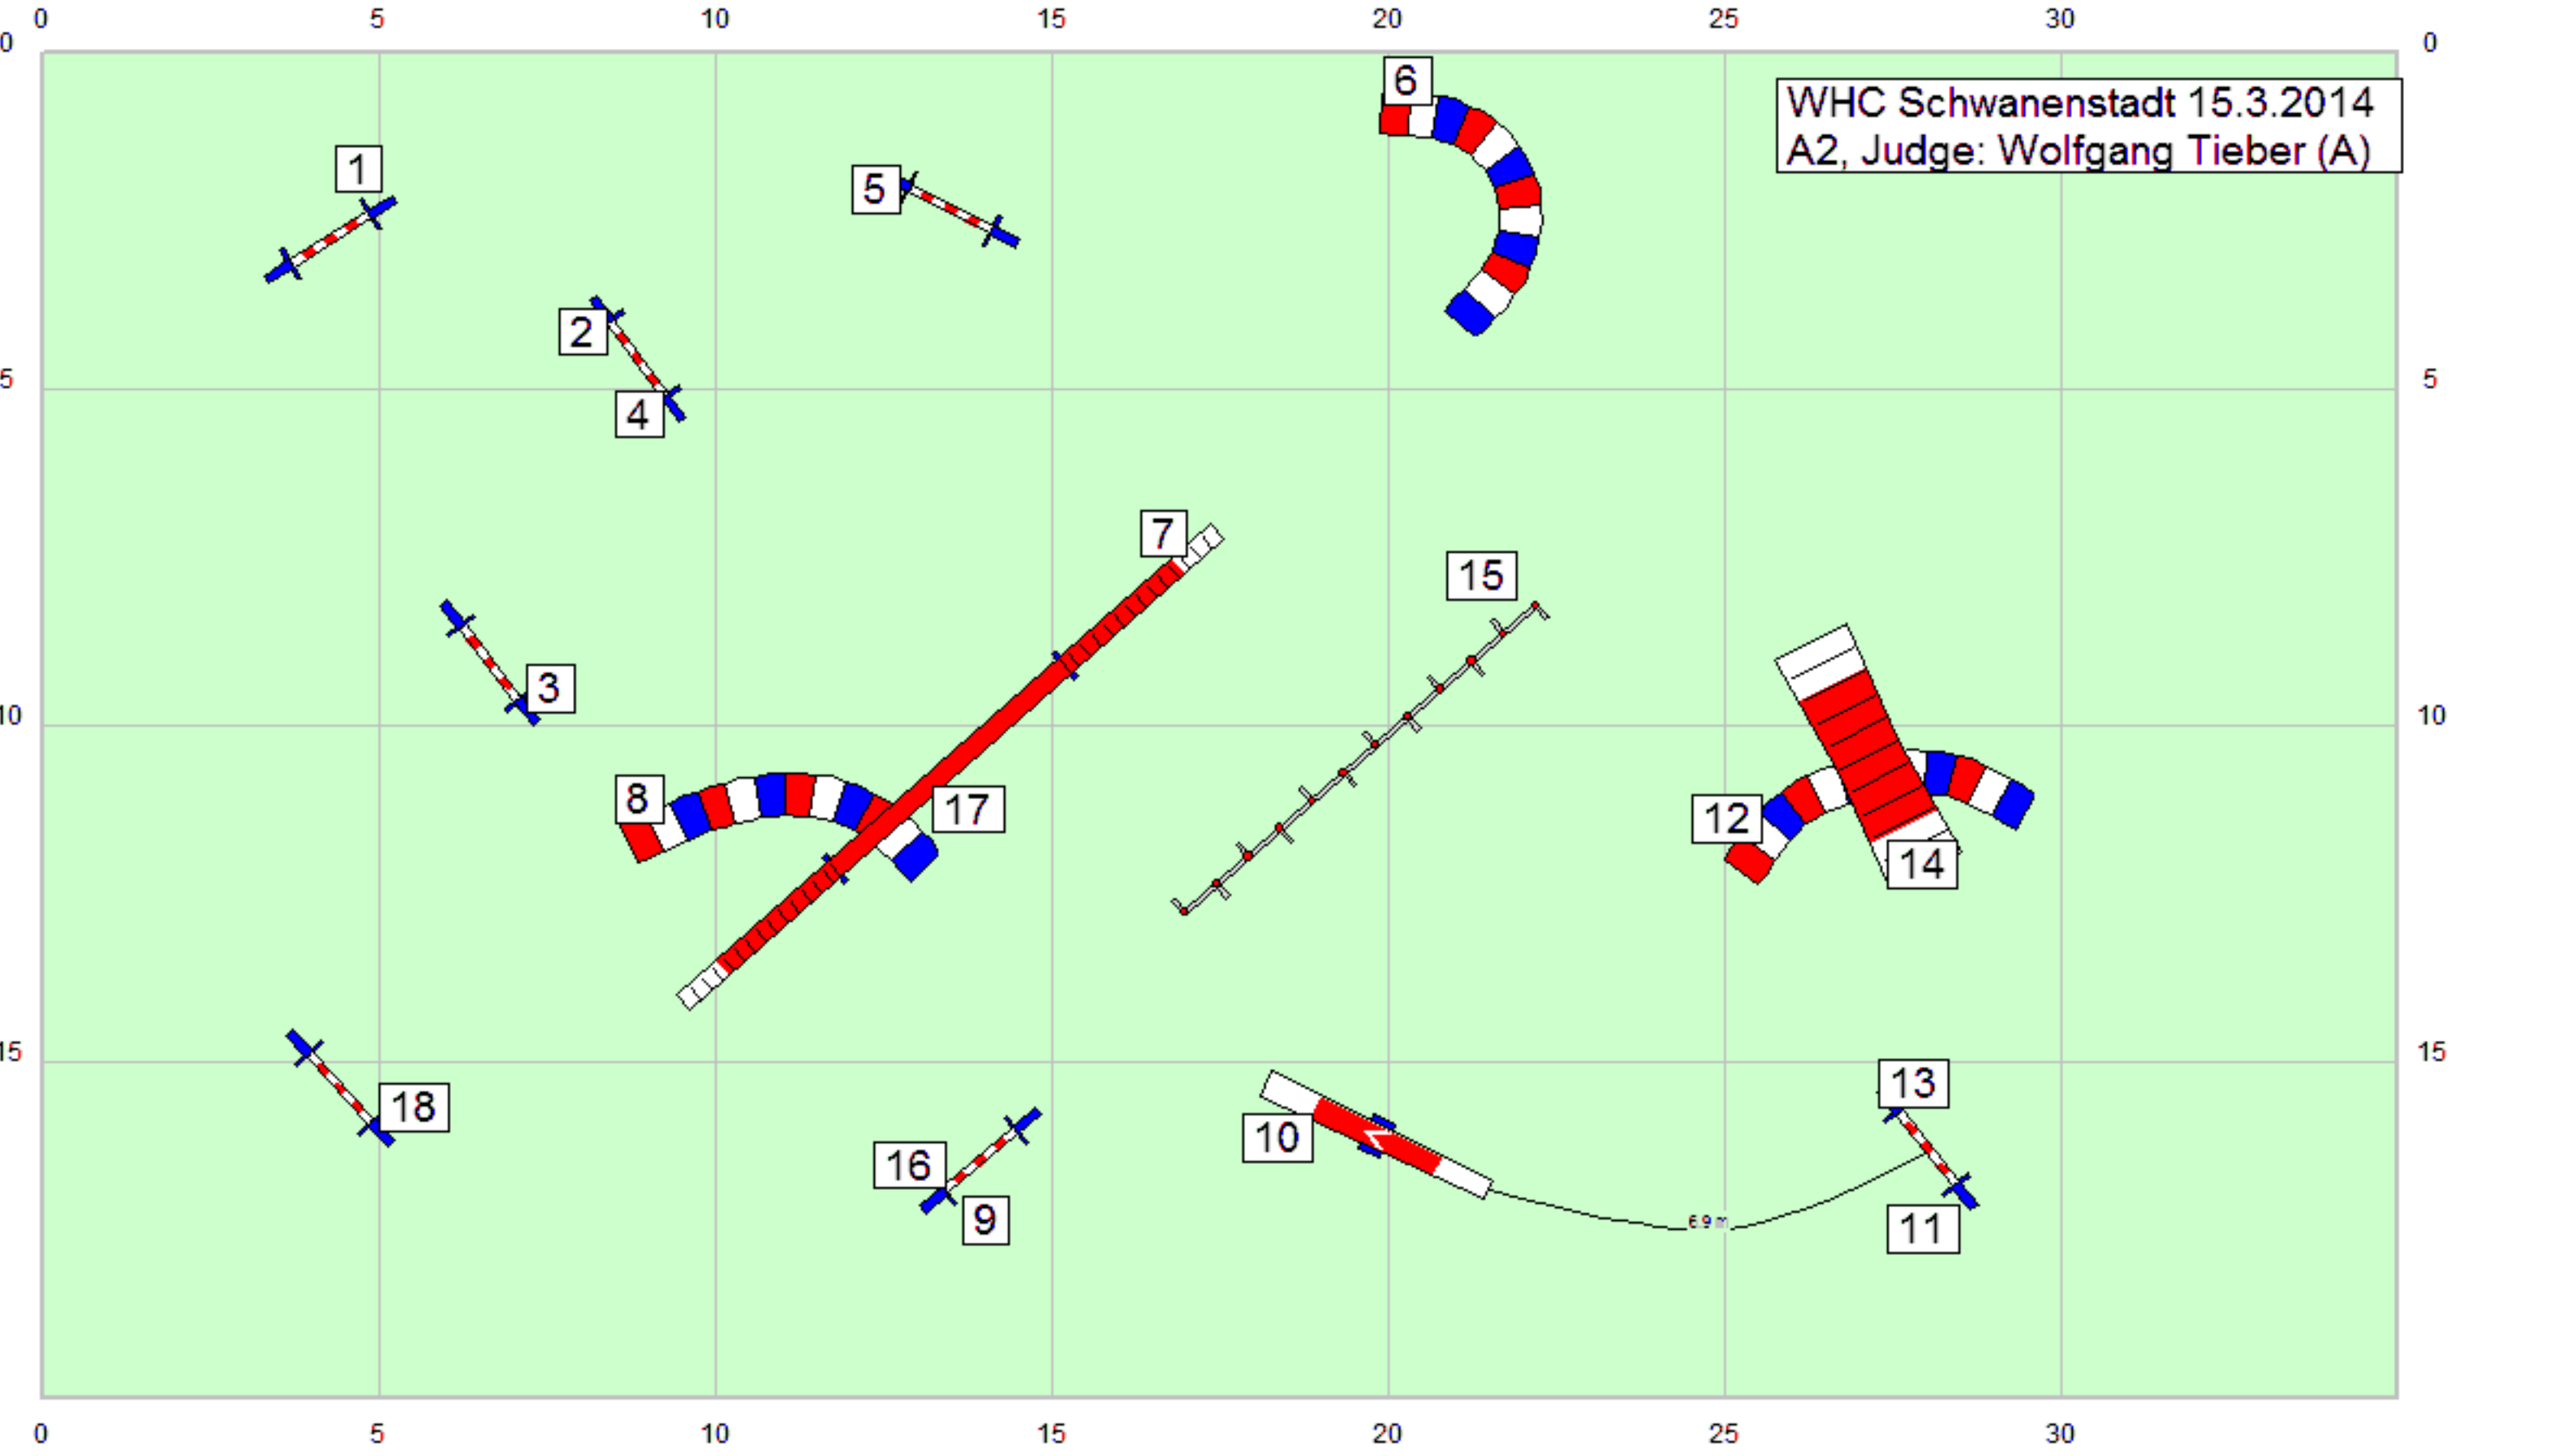

WHC Schwanenstadt 15.3.2014  
A1, Judge: Wolfgang Tieber (A)

WHC Schwanenstadt 15.3.2014  
A2, Judge: Wolfgang Tieber (A)

WHC Schwanenstadt 15.3.2014  
A3, Judge: Wolfgang Tieber (A)