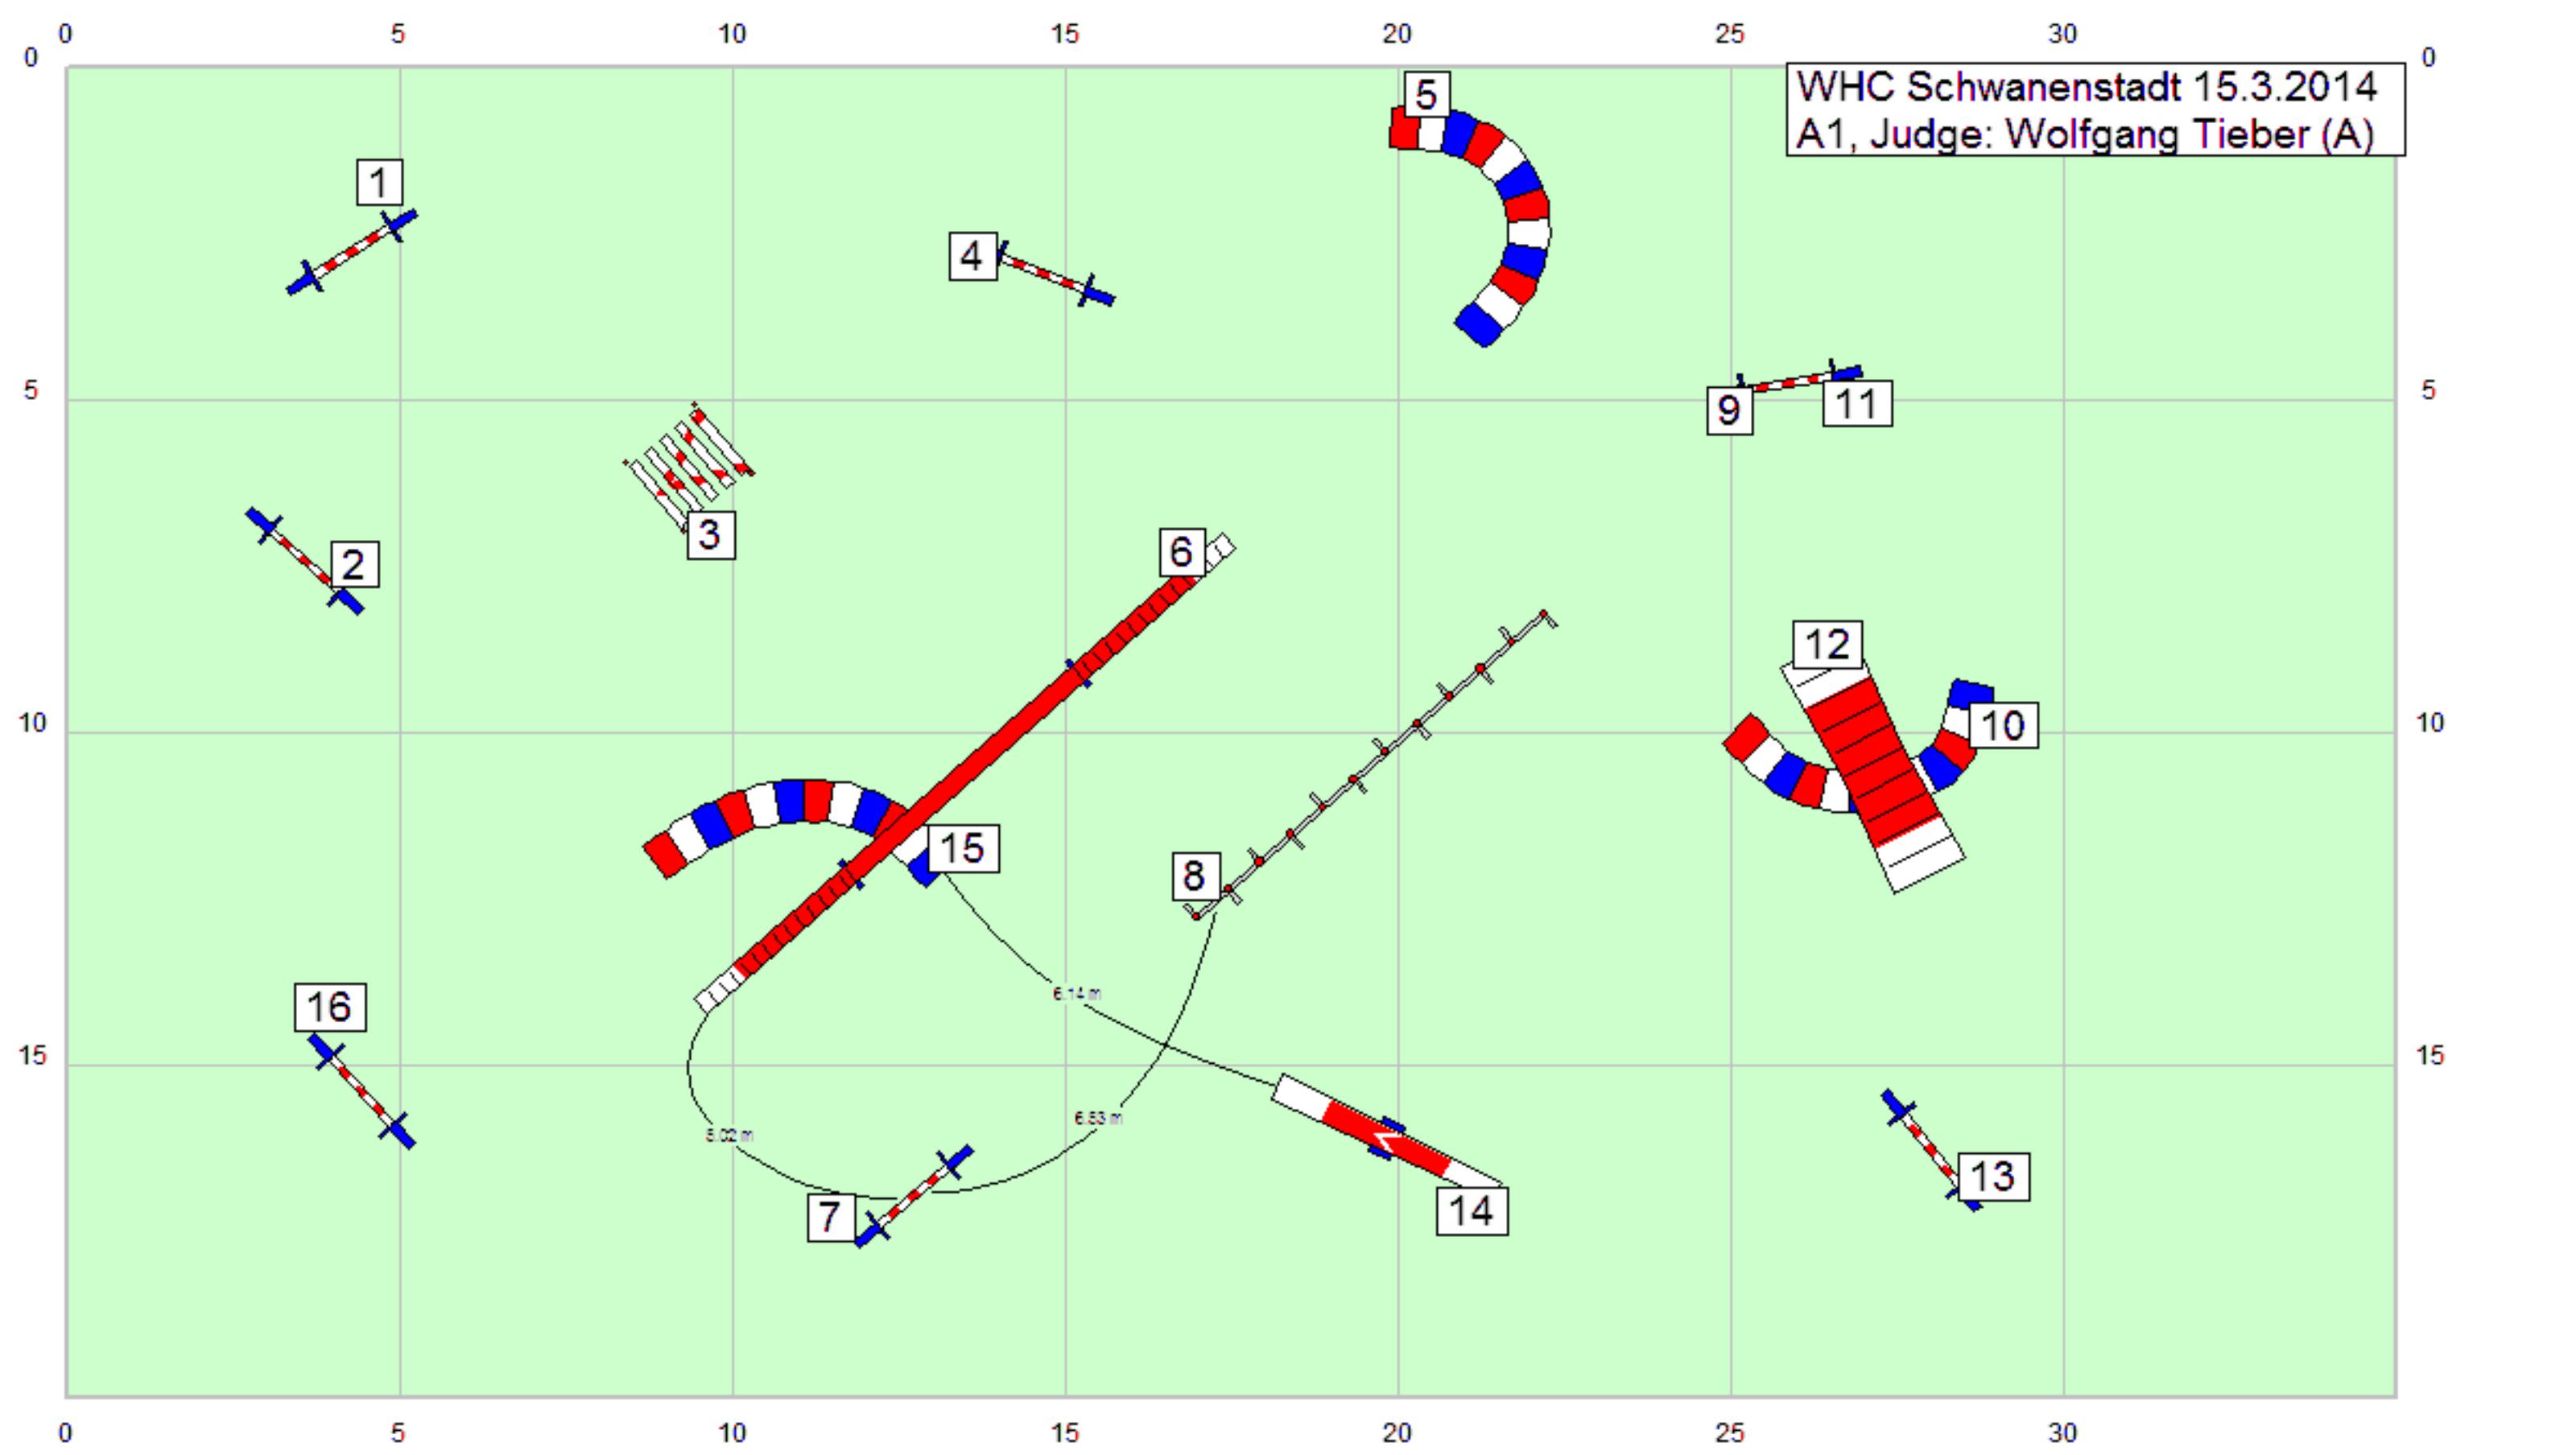

WHC Schwanenstadt 15.3.2014  
A1, Judge: Wolfgang Tieber (A)

WHC Schwanenstadt 15.3.2014  
A2, Judge: Wolfgang Tieber (A)

WHC Schwanenstadt 15.3.2014  
A3, Judge: Wolfgang Tieber (A)